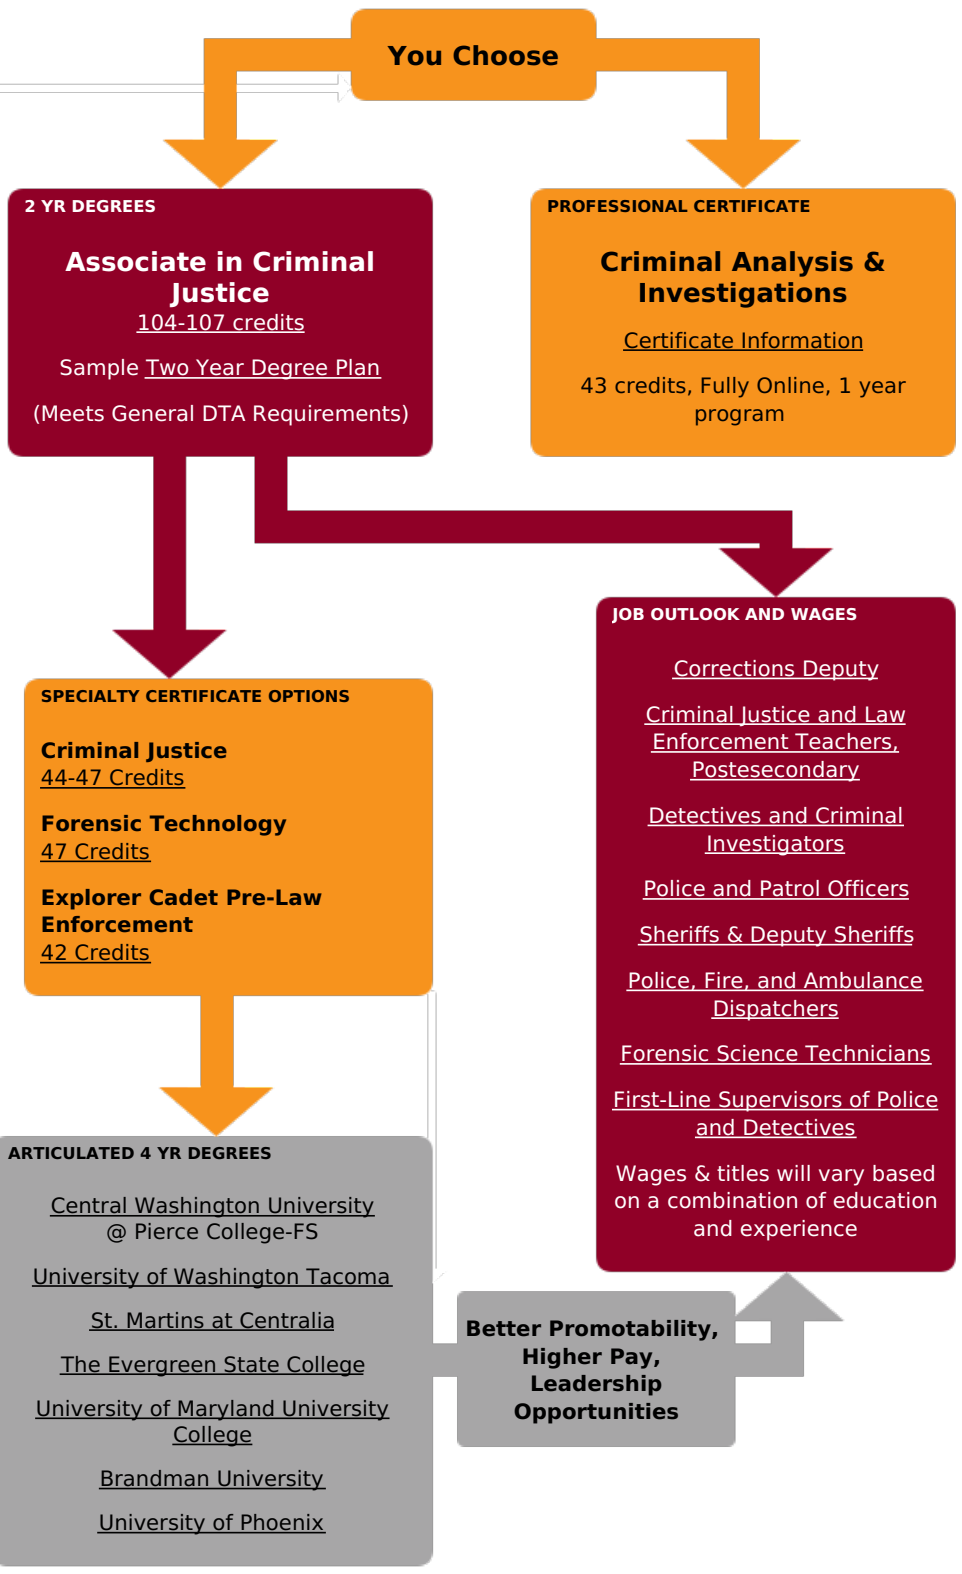

O-NET OnLine

Is this career field right for me?

Will this career field meet the needs of my family?

Receive support from:

Job and Career Connections Office

to access and use:

EMPLOYMENT AND INDUSTRY CONNECTIONS

Washington State Board for Community and Technical Colleges and Pierce College presents:

RELATED PROGRAMS: **Fire Command and Administration** **Emergency Medical Services** **Occupational Safety and Health** **Homeland Security and Emergency Management**

PLEASE SEND COMMENTS OR CORRECTIONS TO:

Roadmap Helpdesk

Non-Discrimination Policy: *The Pierce College District does not discriminate on the basis of race, color, creed, religion, national origin, sex, sexual orientation, age, gender, marital status, disability, or status as a disabled or Vietnam era veteran.*