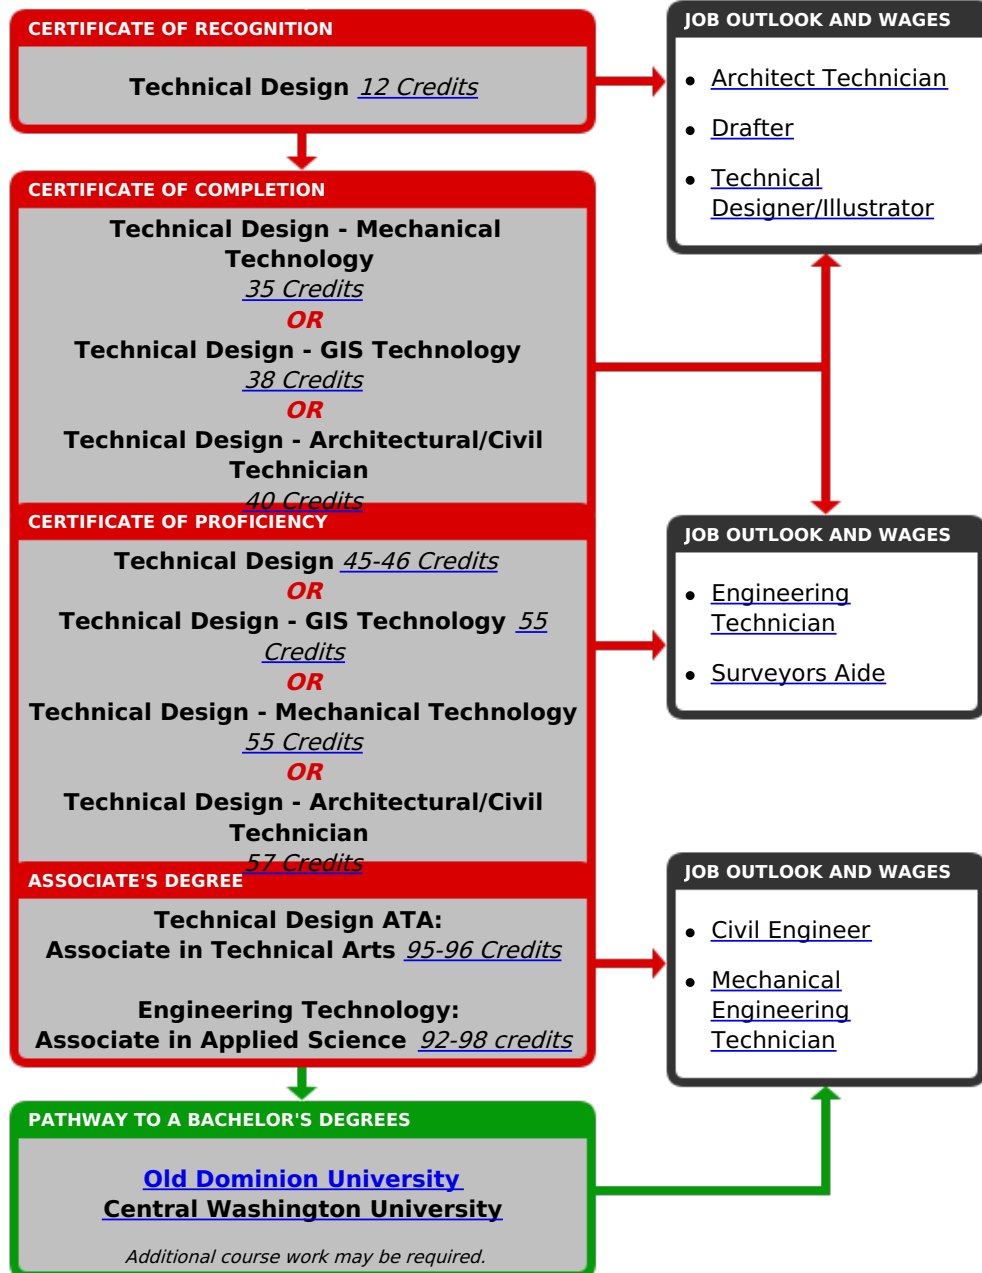

OC CAREER PATHWAYS **Technical Design**

Career Cluster: Science, Technology, Engineering, and Mathematics

The Technical Design program is designed to provide the student with the skills necessary to perform as an entry-level designer/draftsperson and Computer Aided Design (CAD) operator in today's engineering and design firms around the world.

Technical Design

Ron Raty

Full Time Faculty
(360) 475-7389

Related Programs

CAREER EXPLORATION

MY NEXT MOVE

Electronics

ENTRANCE CONSIDERATIONS