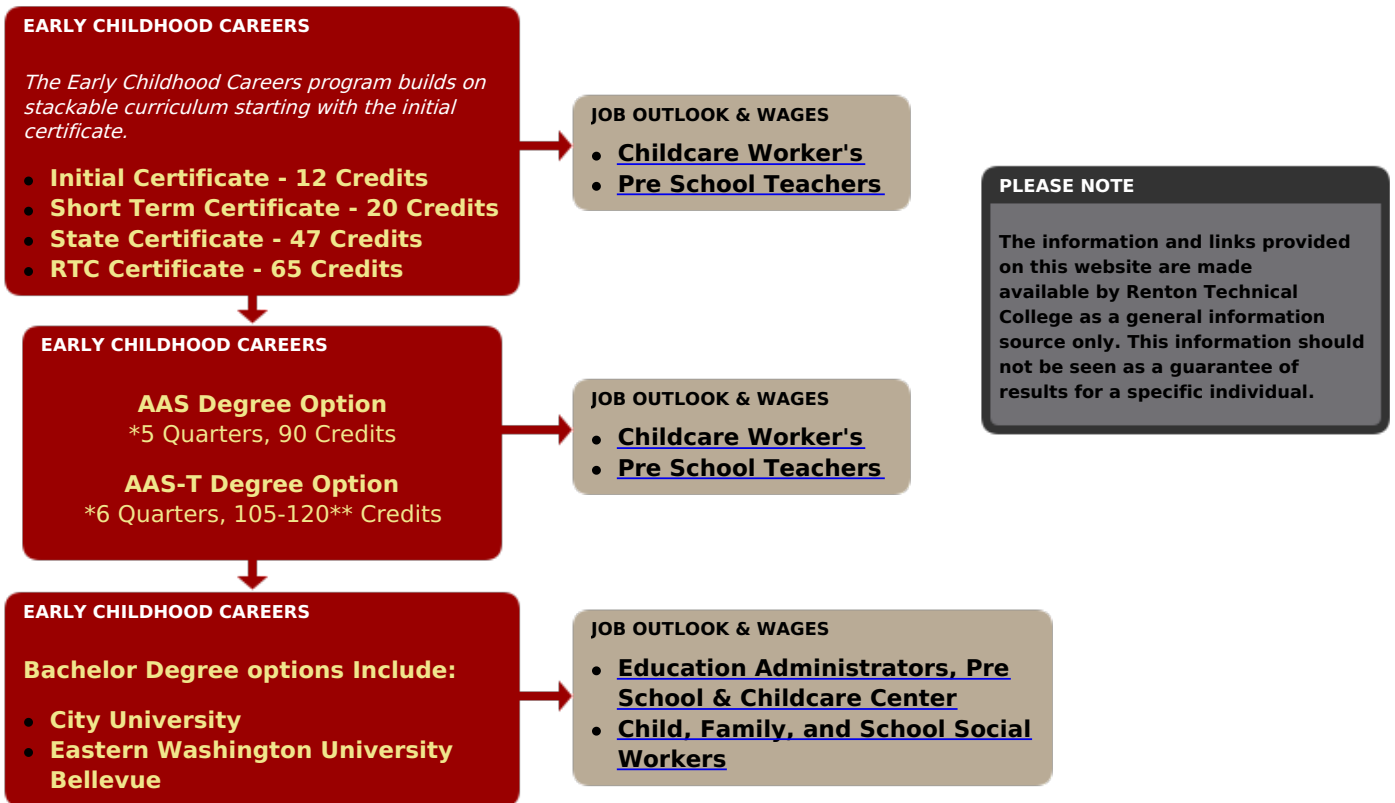

Career Cluster:

Early Childhood Careers (IBEST)

[Program Details](#)

Tech Prep Eligible Program

STUDENT SUPPORT SERVICES

- [Academic & Career Advising](#)
- [Enrollment Services](#)
- [Financial Aid & Scholarships](#)
- [High School Programs](#)
- [Workforce Education](#)
- [Veteran Services](#)
- [I-BEST](#)
- [Registration](#)

Starting Options

- [High School Graduate](#)
- [Adult - ABE/ESL/GED](#)
- [Continuing Education](#)

*ENROLLMENT POINT: Quarterly, online option

Researching This Career

What will I be doing?   Is this Career In-Demand?   Will I like this Career?   See an Advisor to Access: