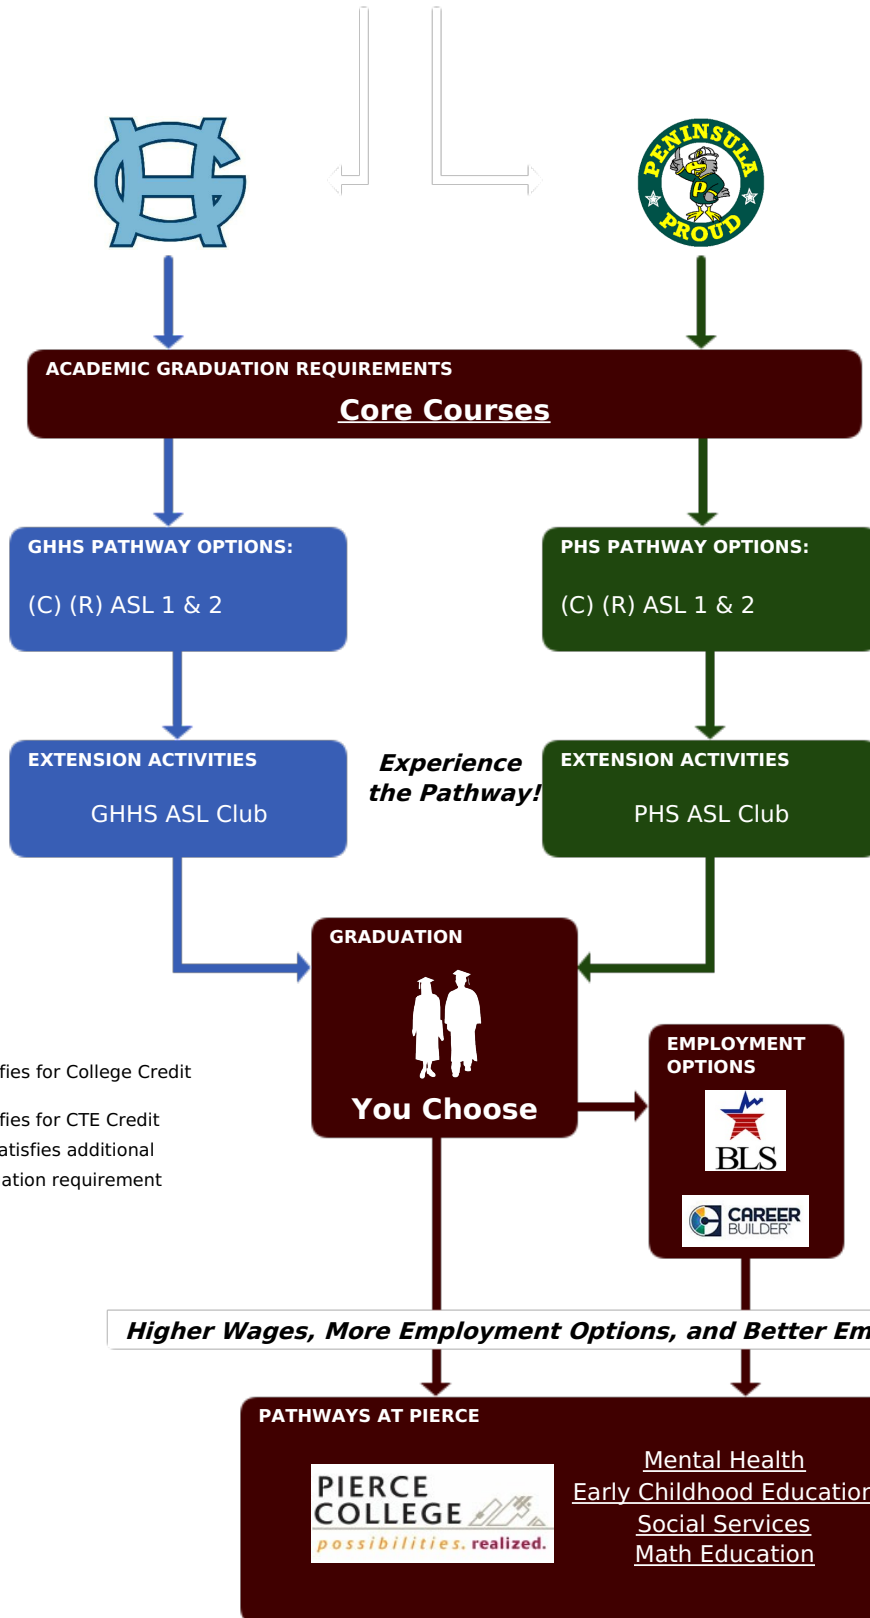

[Go to PSD Pathways to Pierce Home](#)

ASL Interpreter Pathway:

# Teach ★ Inspire ★ Guide

Be nurturing! This pathway allows you to provide personal and supportive services and education to individuals and families.

(C) Qualifies for College Credit

(R) Qualifies for CTE Credit and satisfies additional graduation requirement

## CAREER EXPLORATION

What can I do in this Career Field?

MY NEXT MOVE

Is this Career Field growing?

Will I like this Career Field?

- ★ Do you like to work with people to solve problems?
- ★ Is it important to you to do something that makes life better for other people?
- ★ Do you enjoy reading, storytelling or tutoring others?

See an Advisor for:

Career Cruising