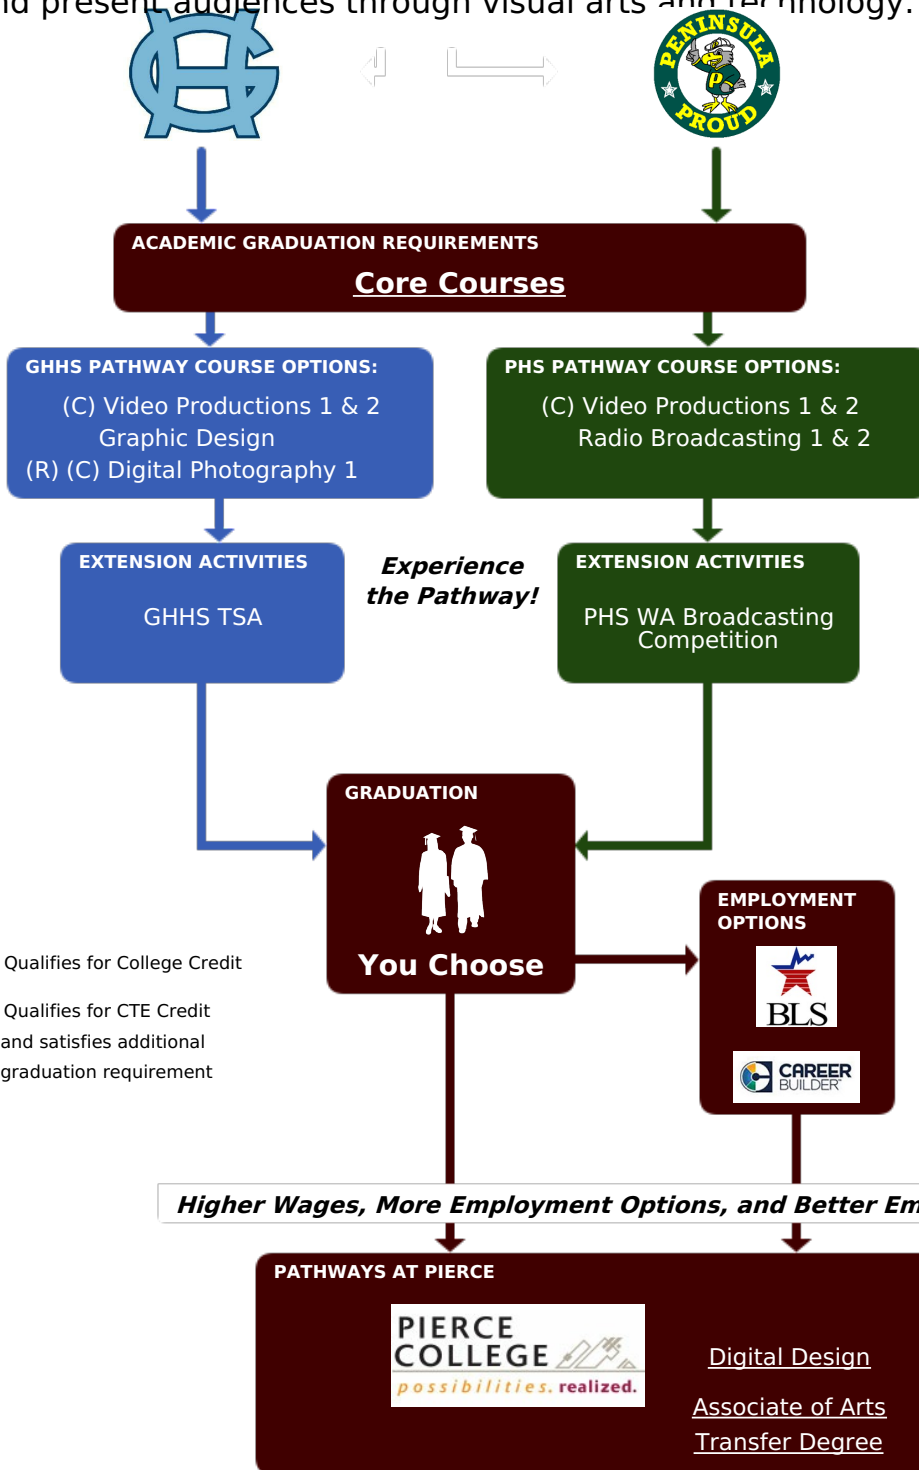

Audio/Video Technology Pathway:

[Go to PSD Pathways to Pierce Home](#)

Create ★ Communicate ★ Design

Be creative! This Pathway allows you to express, interpret, and present audiences through visual arts and technology.

CAREER EXPLORATION

What can I do in this Career Field?

MY NEXT MOVE

Is this Career Field growing?

Will I like this Career Field?

- ★ Are you a creative thinker?
- ★ Are you imaginative, innovative, and original?
- ★ Do you like drawing, taking photos, or writing?

See an Advisor for:

Career Cruising

(C) Qualifies for College Credit
(R) Qualifies for CTE Credit and satisfies additional graduation requirement

PLEASE SEND COMMENTS OR CORRECTIONS TO:

[Roadmap Helpdesk](#) Last Update: 5/2016

BROUGHT TO YOU BY: