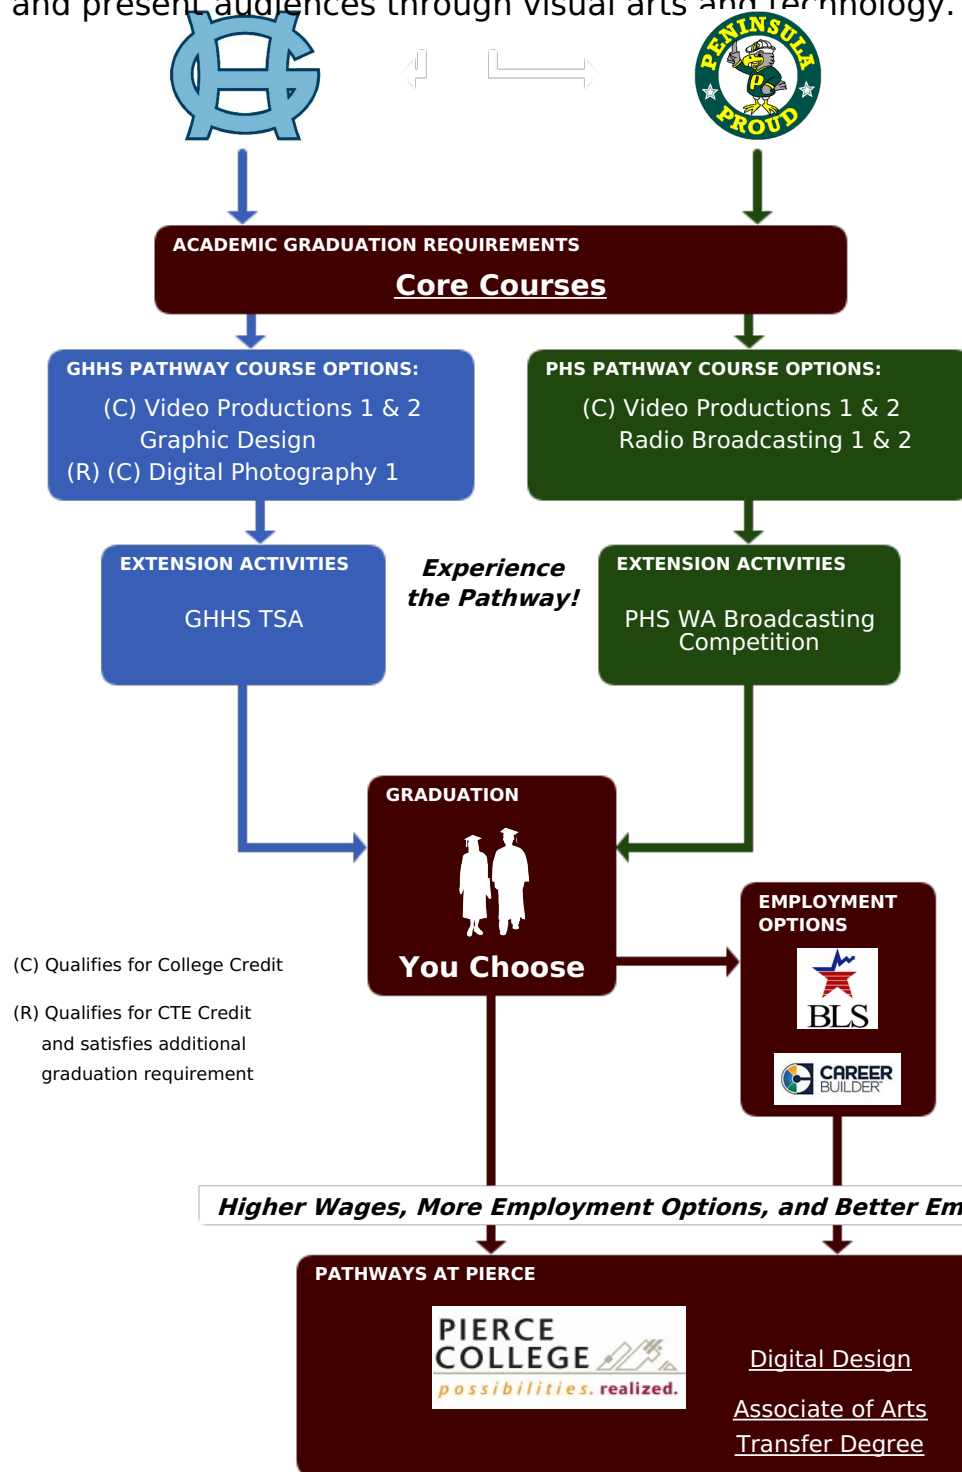

*Audio/Video Technology Pathway:*

[Go to PSD Pathways to Pierce Home](#)

# Create ★ Communicate ★ Design

Be creative! This Pathway allows you to express, interpret, and present audiences through visual arts and technology.

## CAREER EXPLORATION

What can I do in this Career Field?

MY NEXT MOVE

Is this Career Field growing?

Will I like this Career Field?

- ★ Are you a creative thinker?
- ★ Are you imaginative, innovative, and original?
- ★ Do you like drawing, taking photos, or writing?

See an Advisor for:

Career Cruising

(C) Qualifies for College Credit  
(R) Qualifies for CTE Credit and satisfies additional graduation requirement

PLEASE SEND COMMENTS OR CORRECTIONS TO:

[Roadmap Helpdesk](#) Last Update: 5/2016