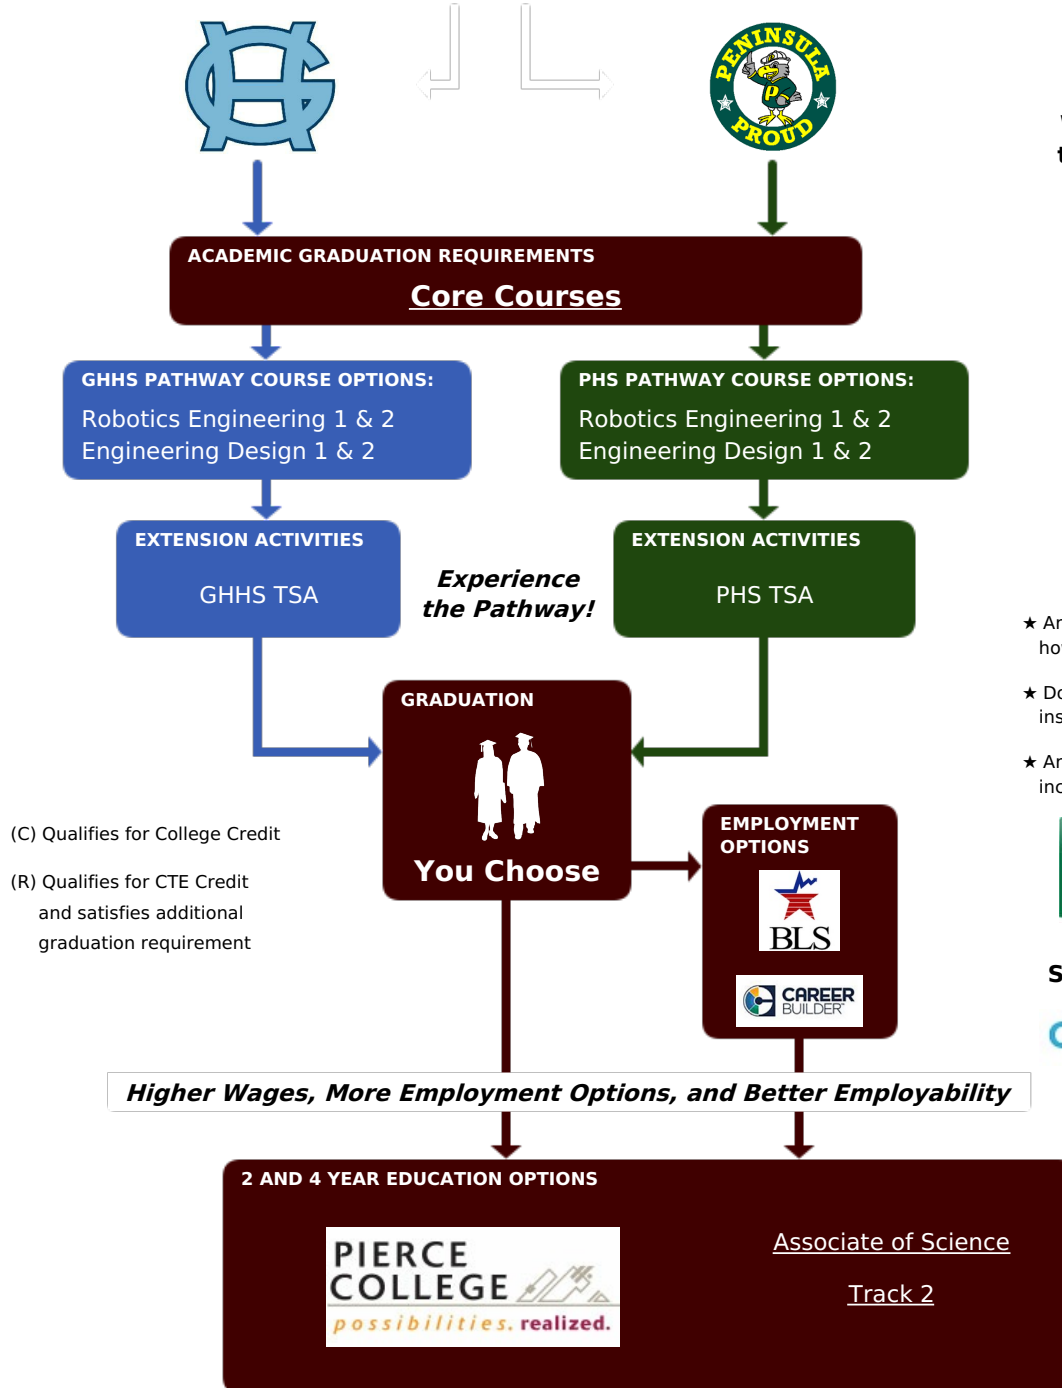

Engineering Design Pathway:

Build ★ Inform ★ Advance

Be a problem solver! This Pathway allows you to shape the world around you by designing, creating, and improving the processes and objects around you.

[Go to PSD Pathways to Pierce Home](#)

CAREER EXPLORATION

What can I do in this Career Field?

MY NEXT MOVE

Is this Career Field growing?

Will I like this Career Field?

- ★ Are you curious how things work?
- ★ Do you enjoy diagrams, instructions, or blueprints?
- ★ Are you mechanically inclined and practical?

See an Advisor for:

Career Cruising

PLEASE SEND COMMENTS OR CORRECTIONS TO:

[Roadmap Helpdesk](#) Last Update: 5/2016

BROUGHT TO YOU BY: