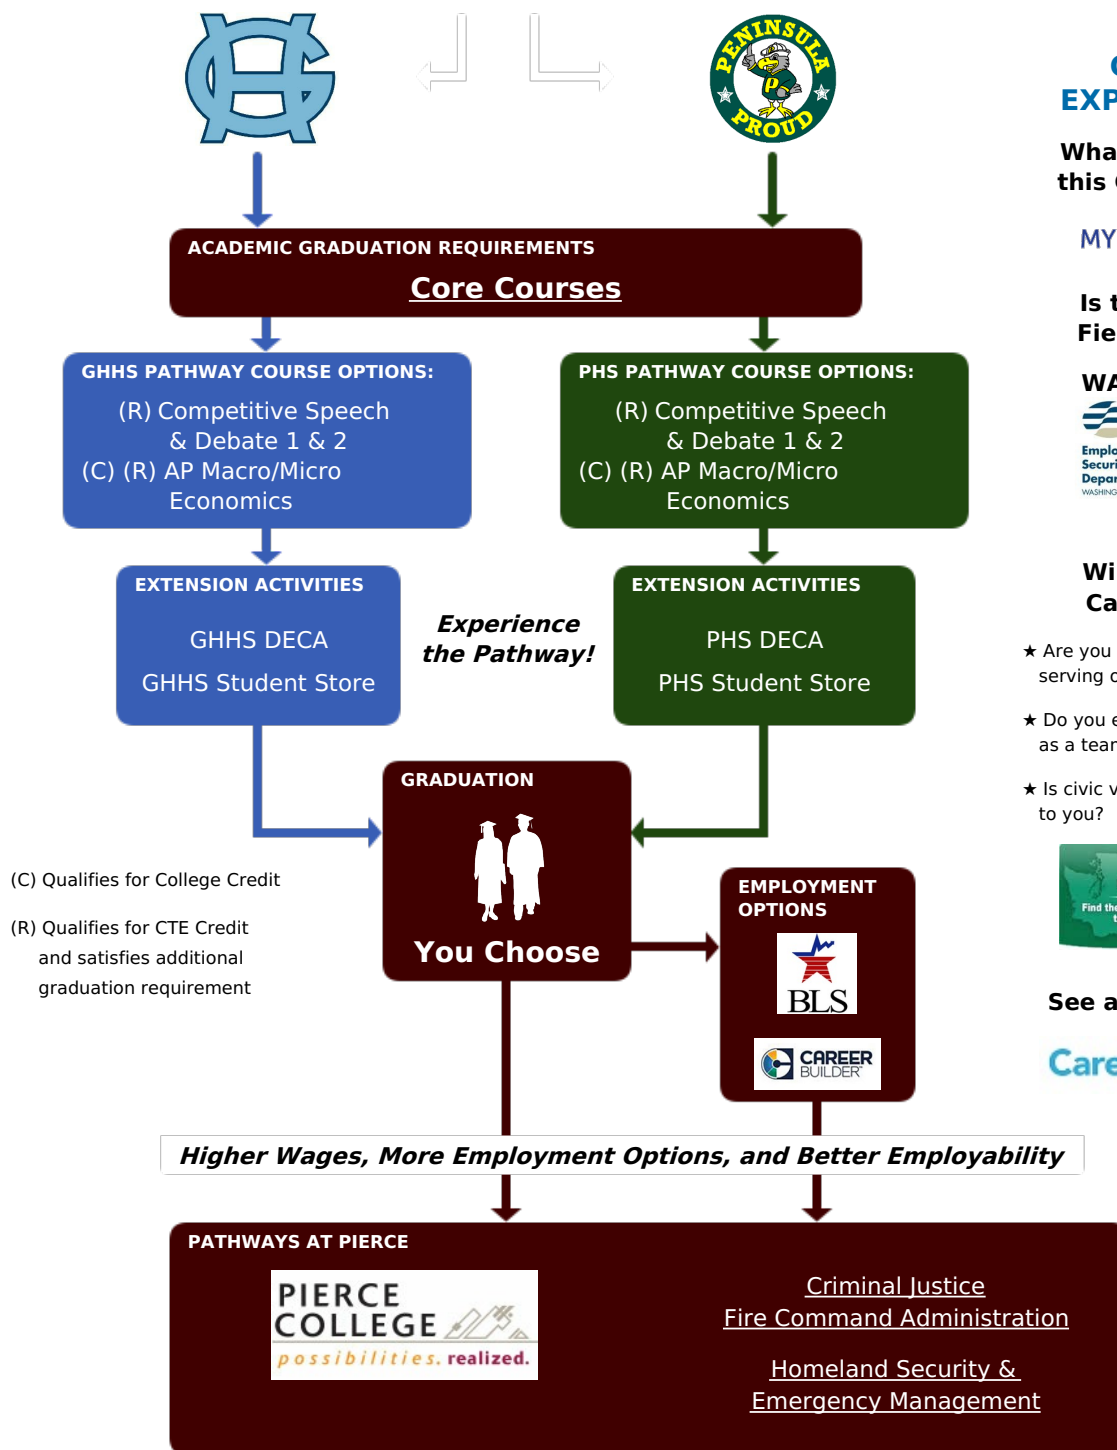

*Legal Services Pathway:*

[Go to PSD Pathways to Pierce Home](#)

# Protect ★ Serve ★ Honor

Be of service! This Pathway allows you to make a difference by being at the forefront of the organizations that make up our democratic society.

## CAREER EXPLORATION

What can I do in this Career Field?

MY NEXT MOVE

Is this Career Field growing?

Will I like this Career Field?

- ★ Are you interested in serving others?
- ★ Do you enjoy working as a team?
- ★ Is civic virtue important to you?

See an Advisor for:

Career Cruising

PLEASE SEND COMMENTS OR CORRECTIONS TO:

[Roadmap Helpdesk](#) Last Update: 5/2016

BROUGHT TO YOU BY: