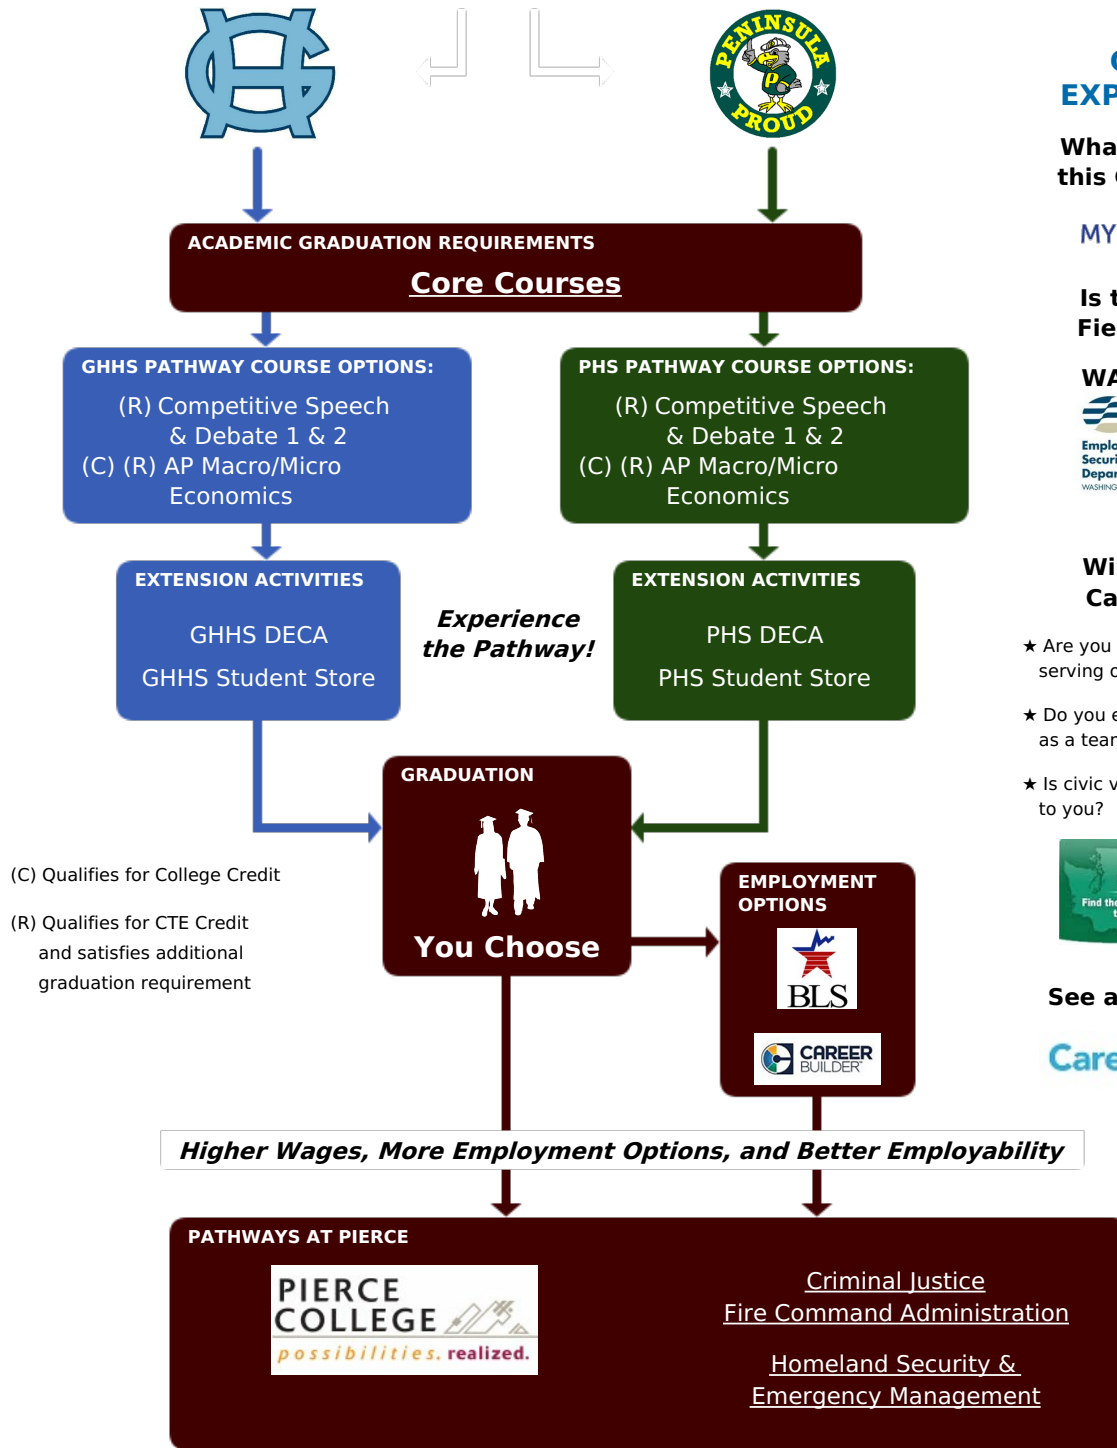

Legal Services Pathway:

[Go to PSD Pathways to Pierce Home](#)

Protect ★ Serve ★ Honor

Be of service! This Pathway allows you to make a difference by being at the forefront of the organizations that make up our democratic society.

CAREER EXPLORATION

What can I do in this Career Field?

Is this Career Field growing?

Will I like this Career Field?

- ★ Are you interested in serving others?
- ★ Do you enjoy working as a team?
- ★ Is civic virtue important to you?

See an Advisor for:

PLEASE SEND COMMENTS OR CORRECTIONS TO:

[Roadmap Helpdesk](#) Last Update: 5/2016

BROUGHT TO YOU BY: