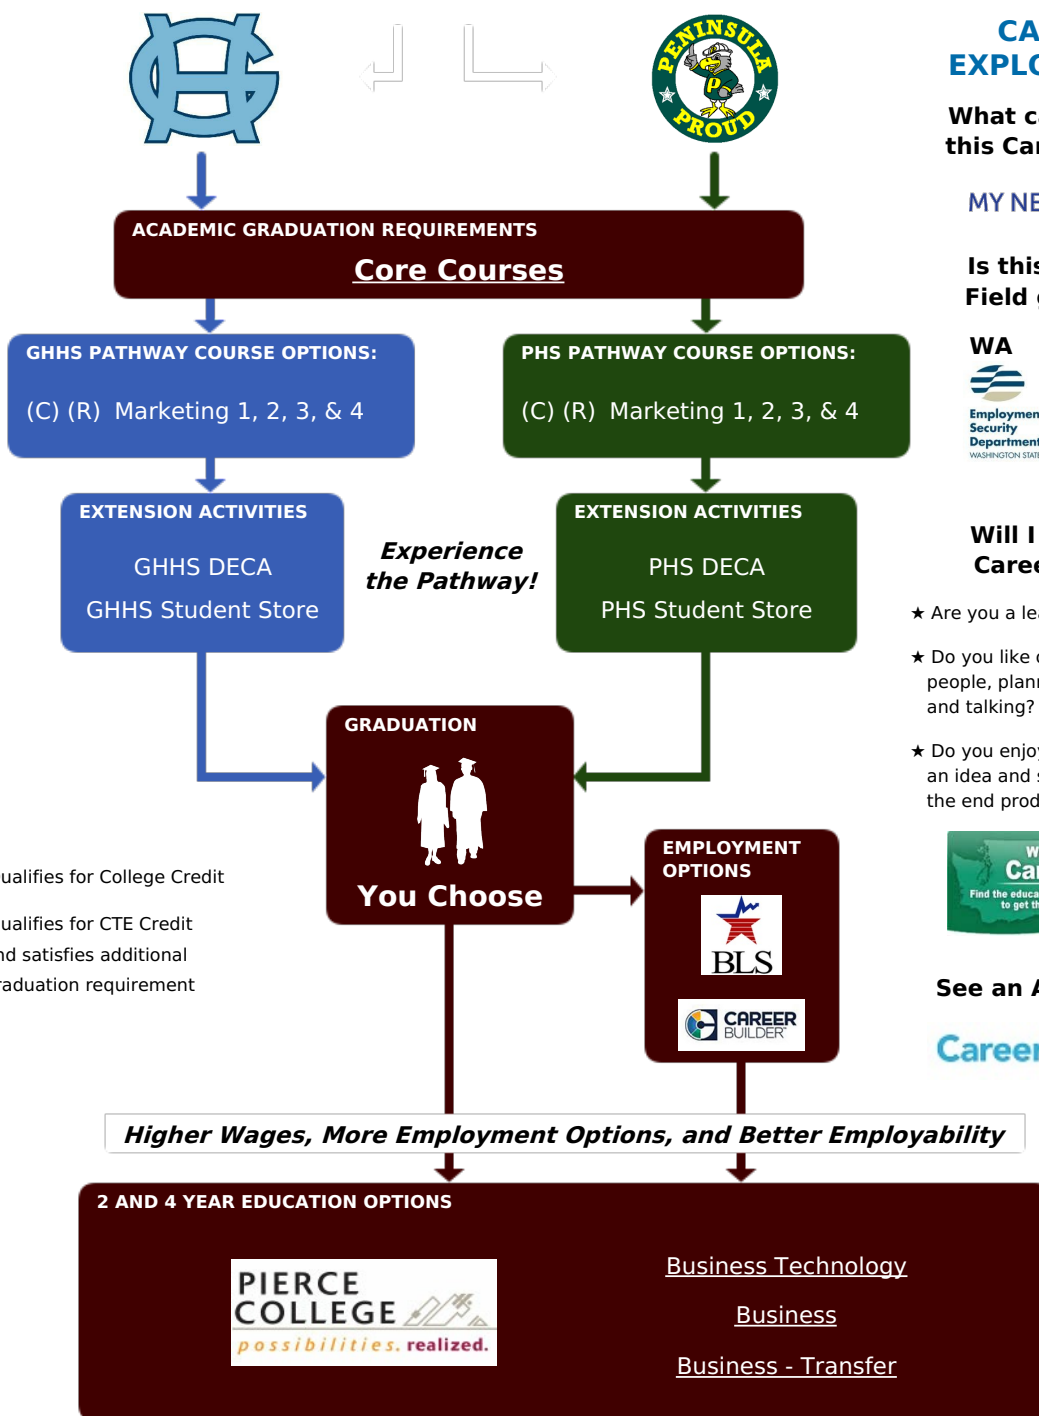

Marketing Pathway:

Develop ★ Collaborate ★ Deliver

Be a leader! This Pathway allows you to work with others by influencing, persuading, and leading to reach goals.

[Go to PSD Pathways to Pierce Home](#)

CAREER EXPLORATION

What can I do in this Career Field?

MY NEXT MOVE

Is this Career Field growing?

Will I like this Career Field?

- ★ Are you a leader?
- ★ Do you like organizing people, planning activities, and talking?
- ★ Do you enjoy developing an idea and seeing the end product?

See an Advisor for:

Career Cruising

(C) Qualifies for College Credit
 (R) Qualifies for CTE Credit and satisfies additional graduation requirement

PLEASE SEND COMMENTS OR CORRECTIONS TO:
Roadmap Helpdesk Last Update: 5/2016

BROUGHT TO YOU BY: