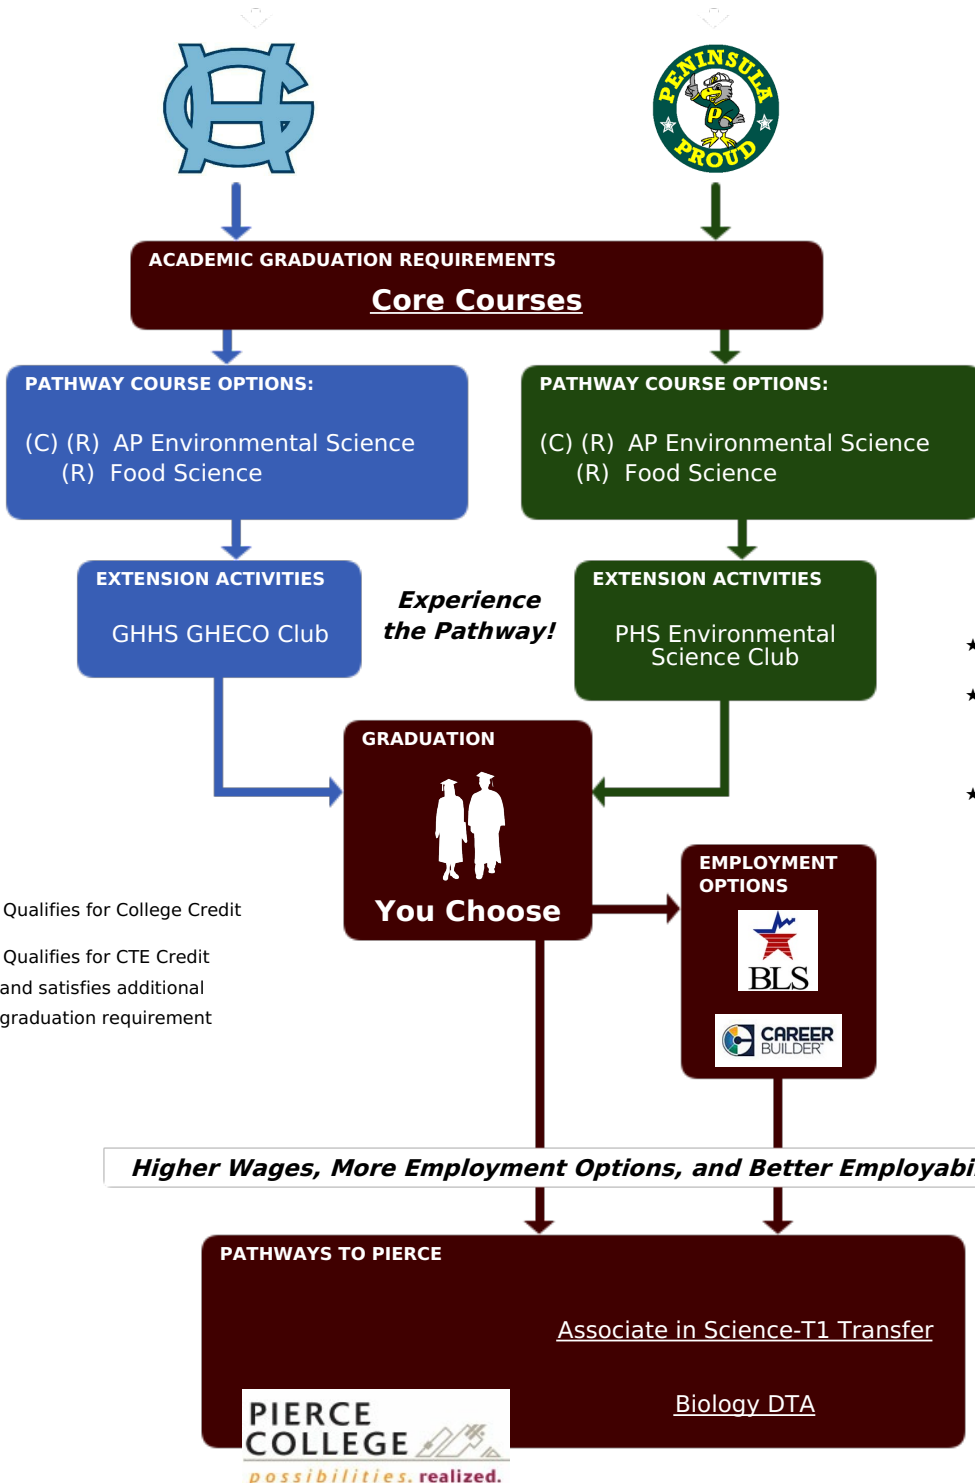

Natural Resource Systems Pathway:

[Go to PSD Pathways to Pierce Home](#)

Explore ★ Protect ★ Conserve

Be green! This pathway allows you to explore the environment and develop your ability to solve problems to protect the world around us.

CAREER EXPLORATION

What can I do in this Career Field?

[MY NEXT MOVE](#)

Is this Career Field growing?

Will I like this Career Field?

- ★ Do you enjoy the outdoors?
- ★ Do you want to ensure the earth of today supports the people of tomorrow?
- ★ Do you want to be a problem solver?

See an Advisor for:

[Career Cruising](#)

(C) Qualifies for College Credit
(R) Qualifies for CTE Credit and satisfies additional graduation requirement

PLEASE SEND COMMENTS OR CORRECTIONS TO:
[Roadmap Helpdesk](#) Last Update: 5/2016