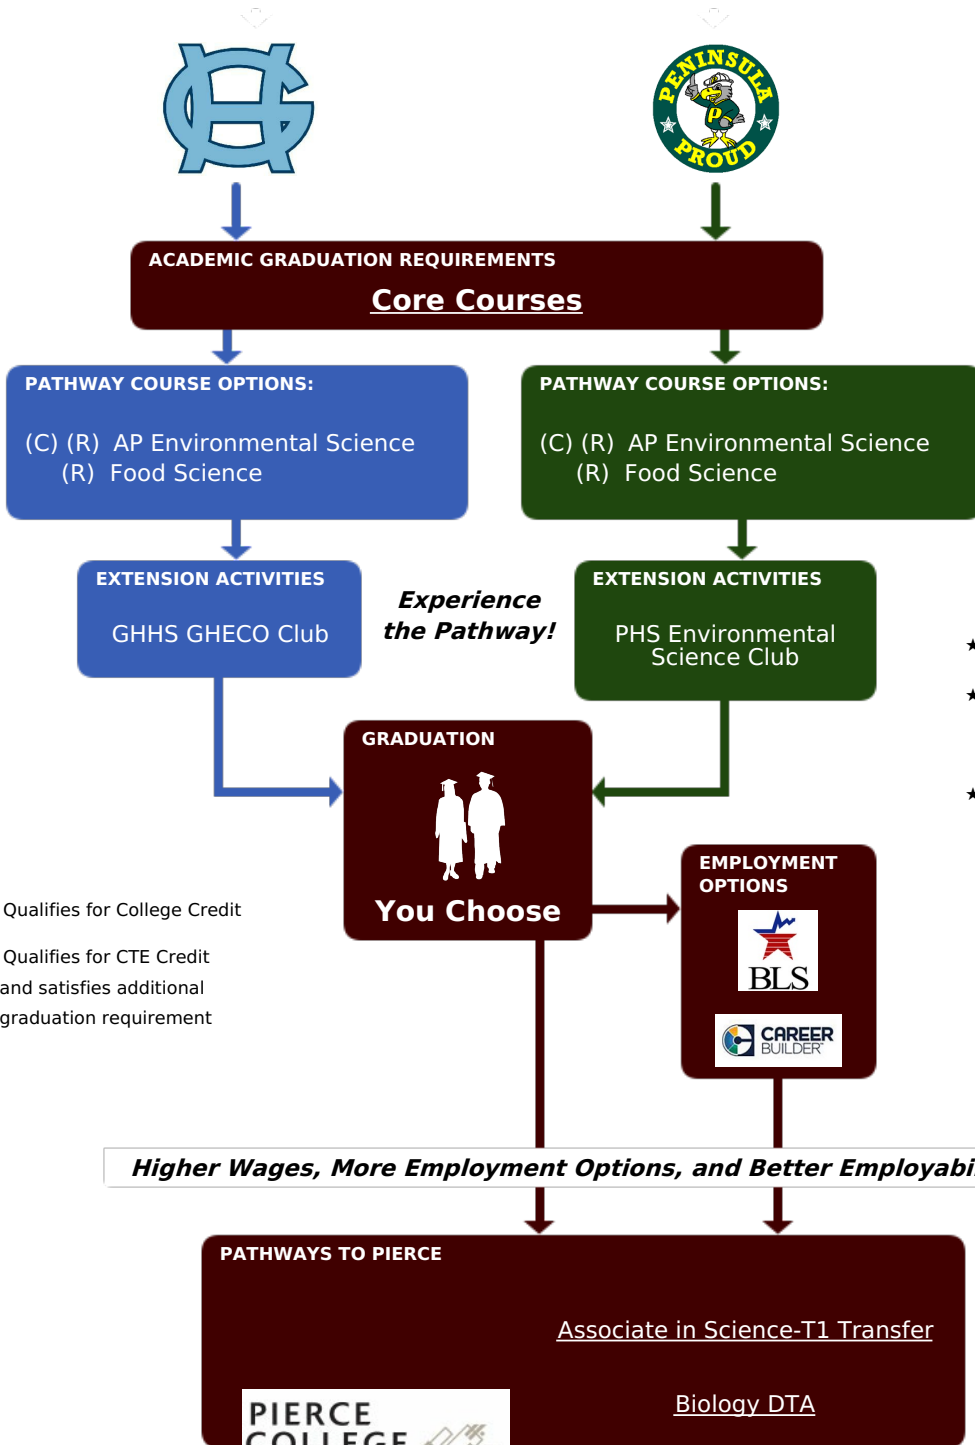

Natural Resource Systems Pathway:

[Go to PSD Pathways to Pierce Home](#)

Explore ★ Protect ★ Conserve

Be green! This pathway allows you to explore the environment and develop your ability to solve problems to protect the world around us.

CAREER EXPLORATION

What can I do in this Career Field?

[MY NEXT MOVE](#)

Is this Career Field growing?

Will I like this Career Field?

- ★ Do you enjoy the outdoors?
- ★ Do you want to ensure the earth of today supports the people of tomorrow?
- ★ Do you want to be a problem solver?

See an Advisor for:

[Career Cruising](#)

(C) Qualifies for College Credit

(R) Qualifies for CTE Credit and satisfies additional graduation requirement

PLEASE SEND COMMENTS OR CORRECTIONS TO:

[Roadmap Helpdesk](#) Last Update: 5/2016

BROUGHT TO YOU BY:

possibilities. realized.

Associate in Science-T1 Transfer

Biology DTA