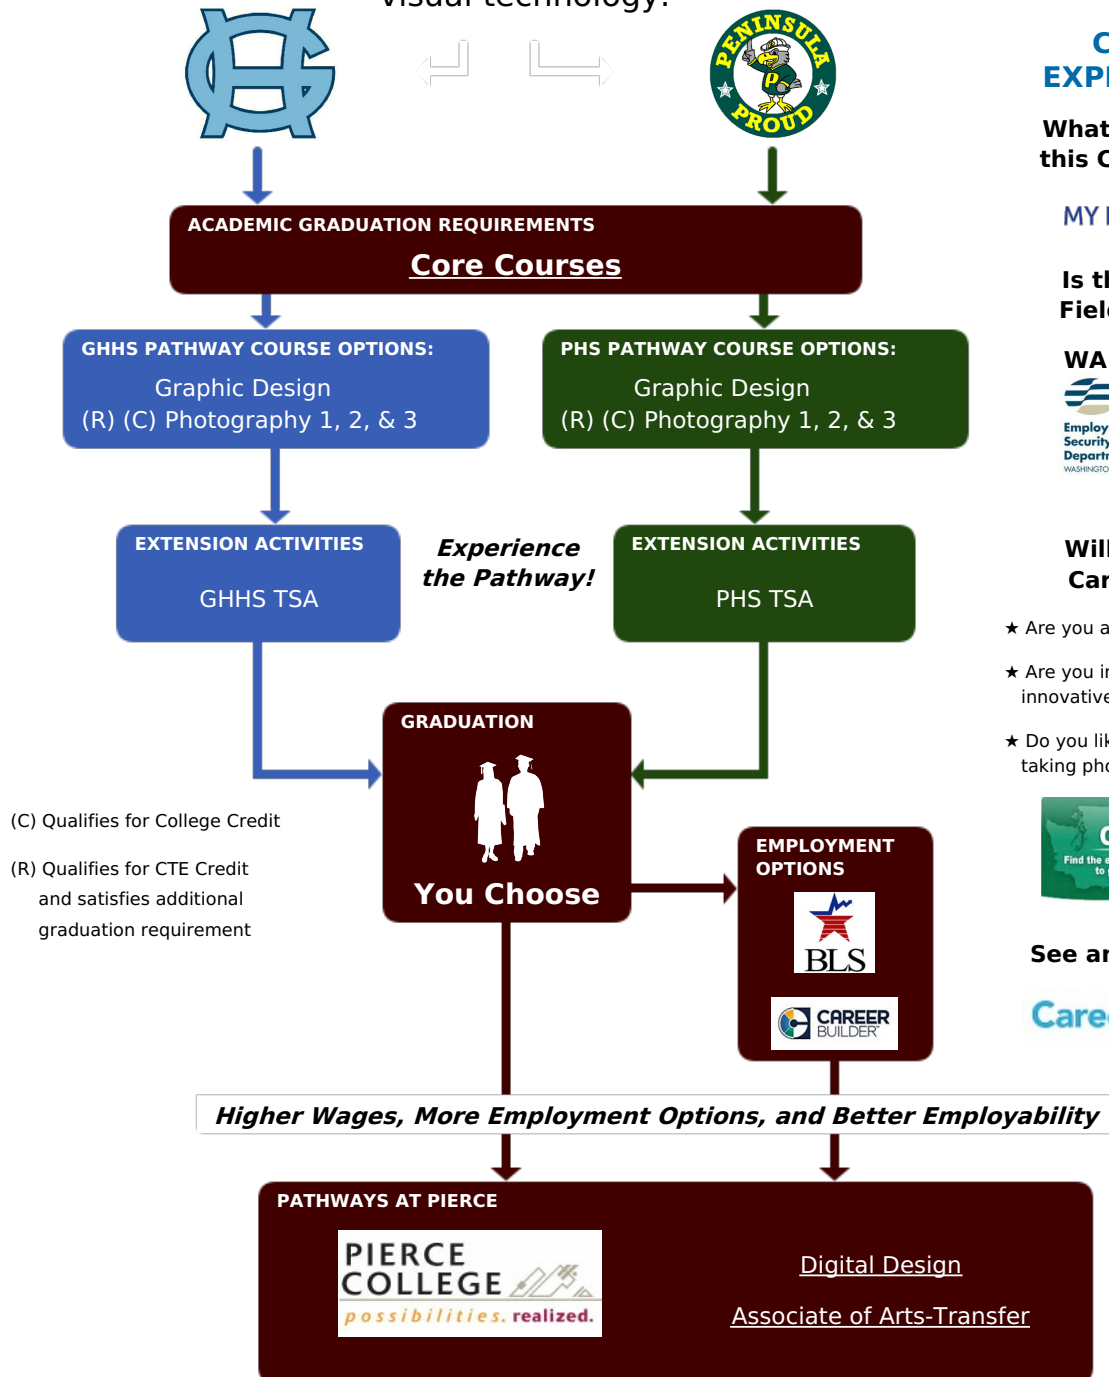

Print Technology Pathway:

Create ★ Communicate ★ Design

Be creative! This Pathway allows you to express, interpret, and present information to audiences through print and visual technology.

[Go to PSD Pathways to Pierce Home](#)

CAREER EXPLORATION

What can I do in this Career Field?

MY NEXT MOVE

Is this Career Field growing?

WA

U.S.

Will I like this Career Field?

- ★ Are you a creative thinker?
- ★ Are you imaginative, innovative, and original?
- ★ Do you like drawing, taking photos, or writing?

See an Advisor for:

Career Cruising

(C) Qualifies for College Credit

(R) Qualifies for CTE Credit and satisfies additional graduation requirement

PLEASE SEND COMMENTS OR CORRECTIONS TO:

[Roadmap Helpdesk](#) Last Update: 5/2016

BROUGHT TO YOU BY:

wacareerpaths.com