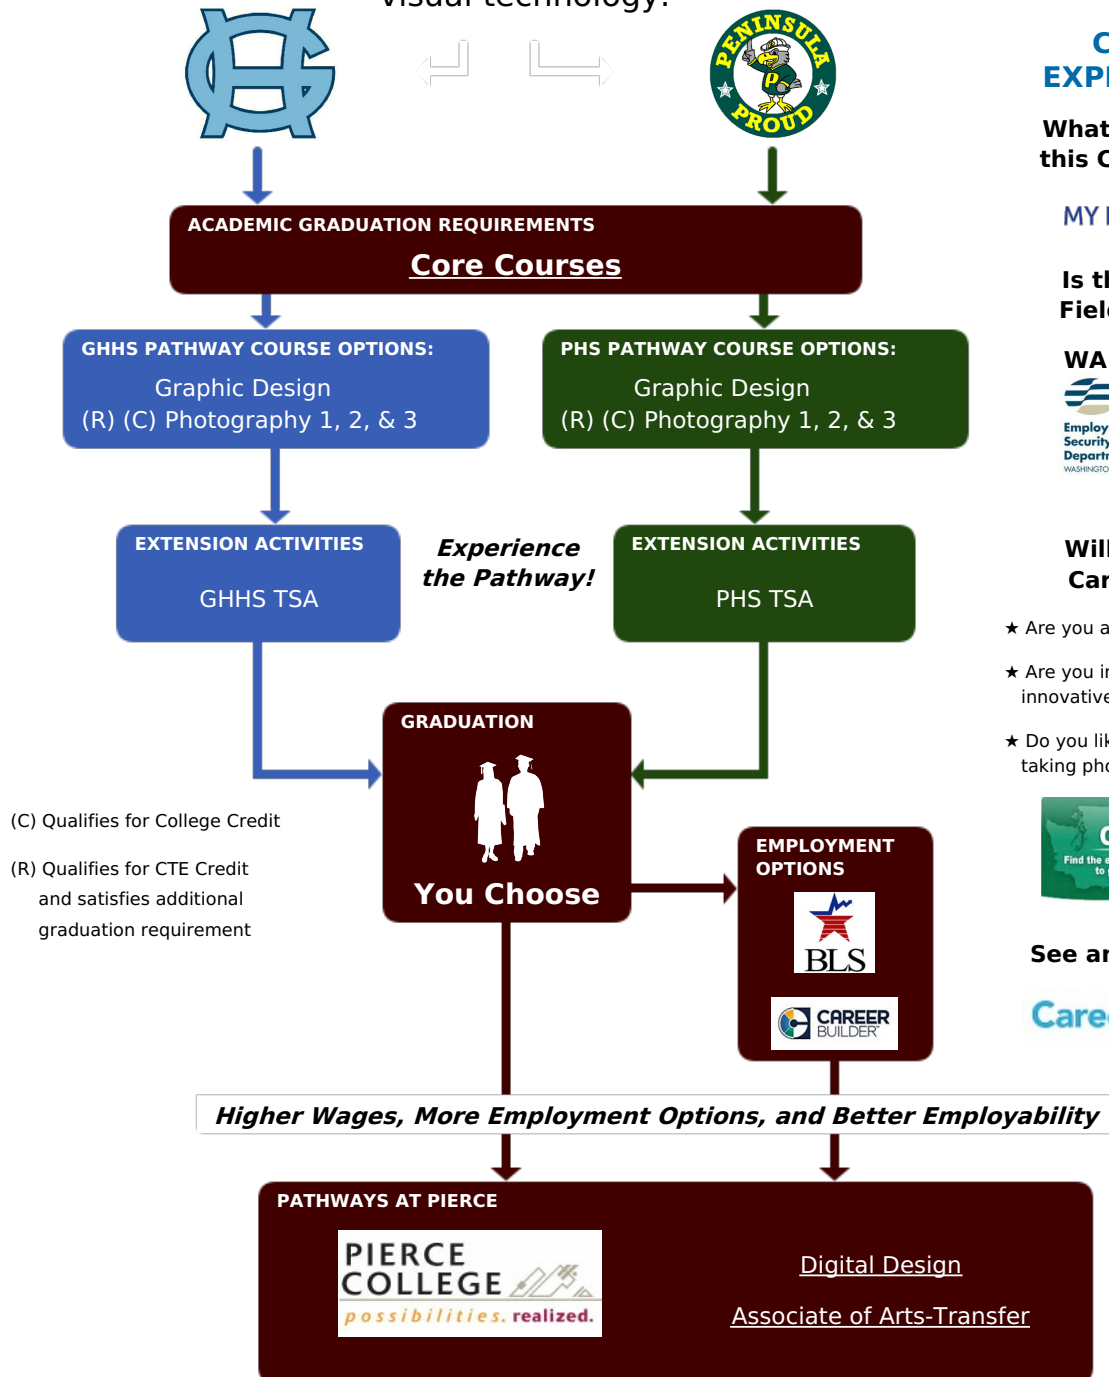

Print Technology Pathway:

Create ★ Communicate ★ Design

Be creative! This Pathway allows you to express, interpret, and present information to audiences through print and visual technology.

[Go to PSD Pathways to Pierce Home](#)

CAREER EXPLORATION

What can I do in this Career Field?

MY NEXT MOVE

Is this Career Field growing?

WA

U.S.

Will I like this Career Field?

- ★ Are you a creative thinker?
- ★ Are you imaginative, innovative, and original?
- ★ Do you like drawing, taking photos, or writing?

See an Advisor for:

Career Cruising

(C) Qualifies for College Credit
(R) Qualifies for CTE Credit and satisfies additional graduation requirement

PLEASE SEND COMMENTS OR CORRECTIONS TO:
[Roadmap Helpdesk](#) Last Update: 5/2016

BROUGHT TO YOU BY: