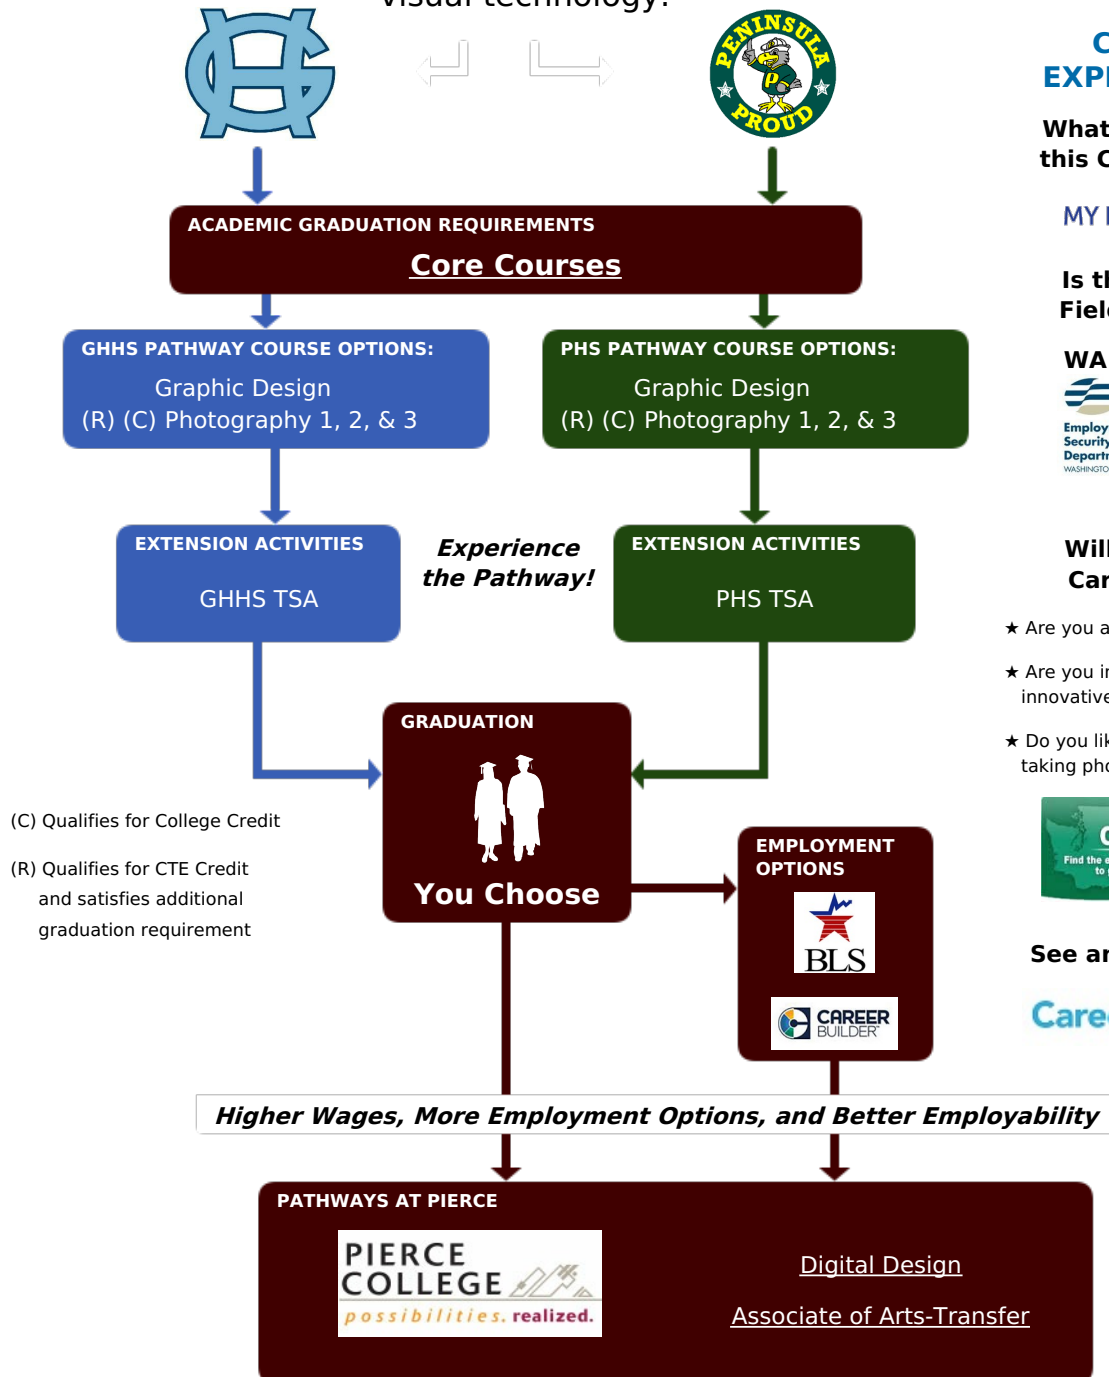

Print Technology Pathway:

Create ★ Communicate ★ Design

Be creative! This Pathway allows you to express, interpret, and present information to audiences through print and visual technology.

[Go to PSD Pathways to Pierce Home](#)

CAREER EXPLORATION

What can I do in this Career Field?

MY NEXT MOVE

Is this Career Field growing?

WA

U.S.

Will I like this Career Field?

- ★ Are you a creative thinker?
- ★ Are you imaginative, innovative, and original?
- ★ Do you like drawing, taking photos, or writing?

See an Advisor for:

Career Cruising

(C) Qualifies for College Credit

(R) Qualifies for CTE Credit and satisfies additional graduation requirement

PLEASE SEND COMMENTS OR CORRECTIONS TO:

[Roadmap Helpdesk](#) Last Update: 5/2016

BROUGHT TO YOU BY: