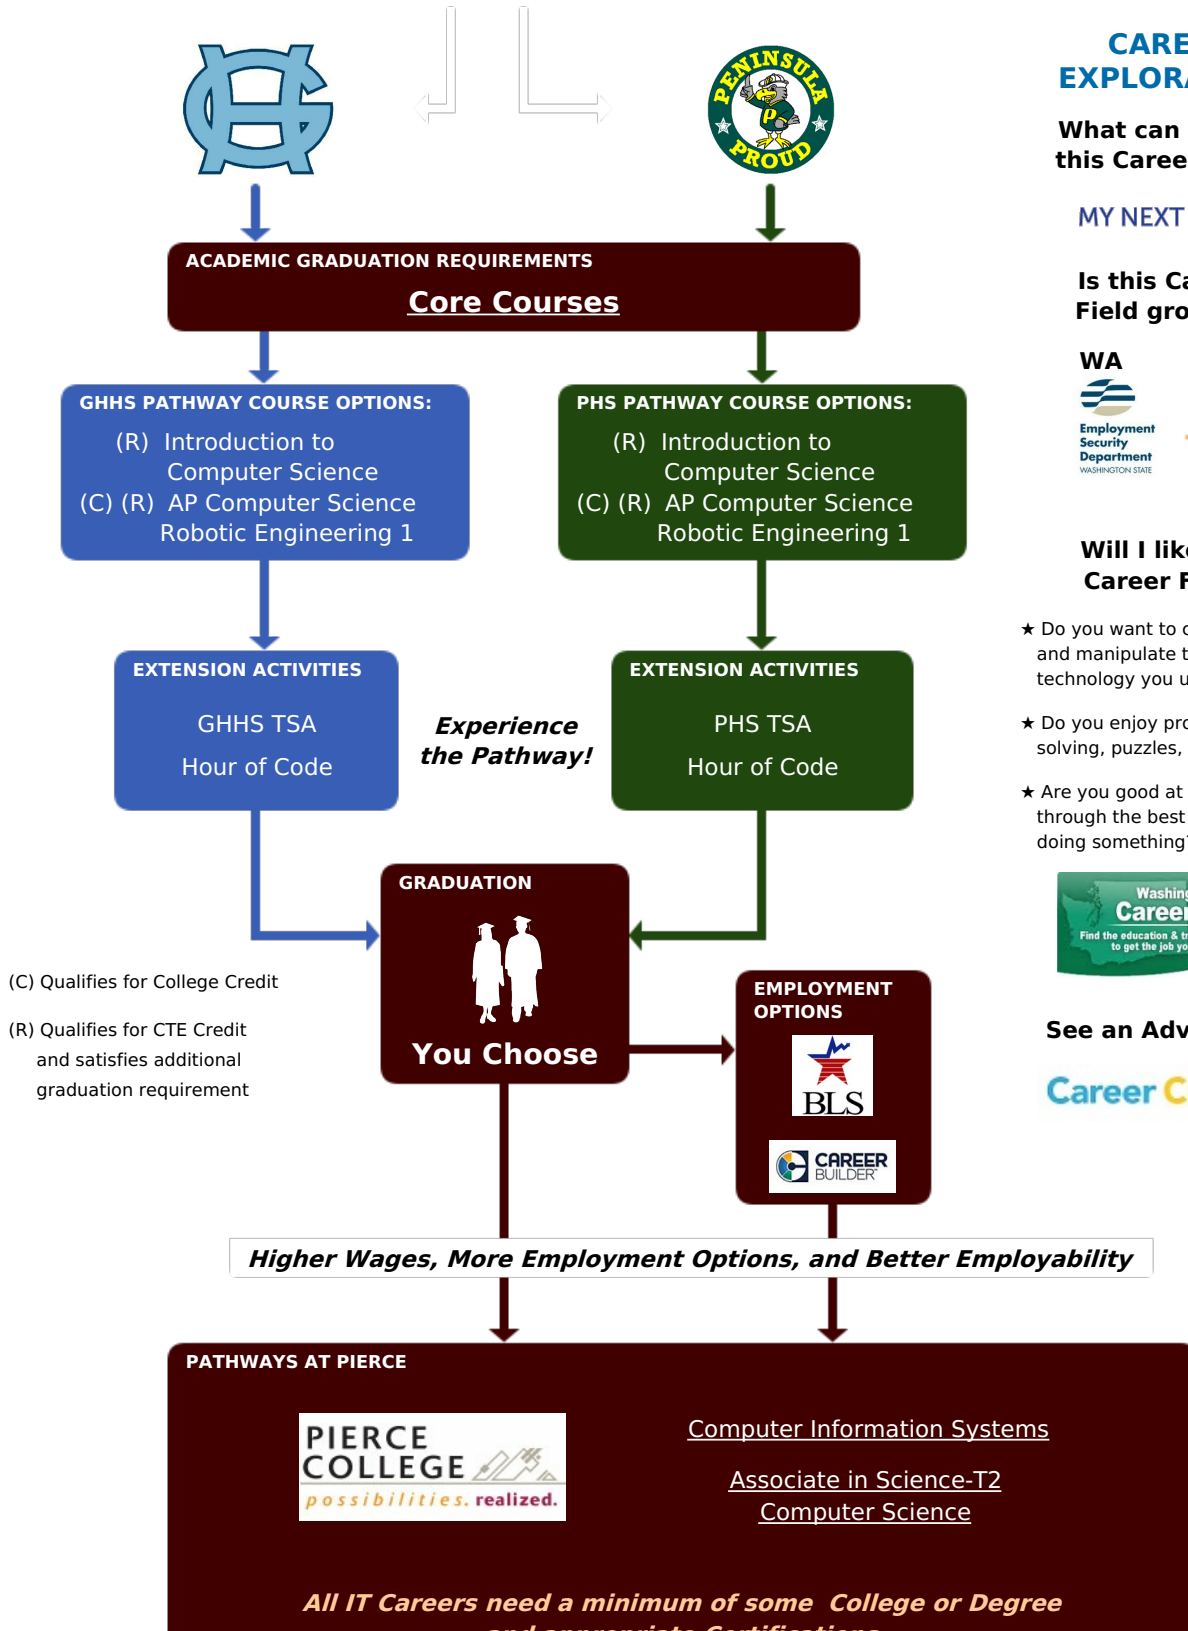

[Go to PSD Pathways to Pierce Home](#)

Programming/Software Development Pathway:

Develop ★ Innovate ★ Connect

Be connected! This pathway allows you to create, Connect the world, and be on the cutting edge of technology.

CAREER EXPLORATION

What can I do in this Career Field?

MY NEXT MOVE

Is this Career Field growing?

Will I like this Career Field?

- ★ Do you want to control and manipulate the technology you use?
- ★ Do you enjoy problem solving, puzzles, and logic?
- ★ Are you good at thinking through the best way of doing something?

See an Advisor for:

Career Cruising

(C) Qualifies for College Credit

(R) Qualifies for CTE Credit and satisfies additional graduation requirement

PATHWAYS AT PIERCE

Computer Information Systems

Associate in Science-T2
Computer Science

All IT Careers need a minimum of some College or Degree and appropriate Certifications

PLEASE SEND COMMENTS OR CORRECTIONS TO:

Roadmap Helpdesk Last Update: 5/2016

BROUGHT TO YOU BY: