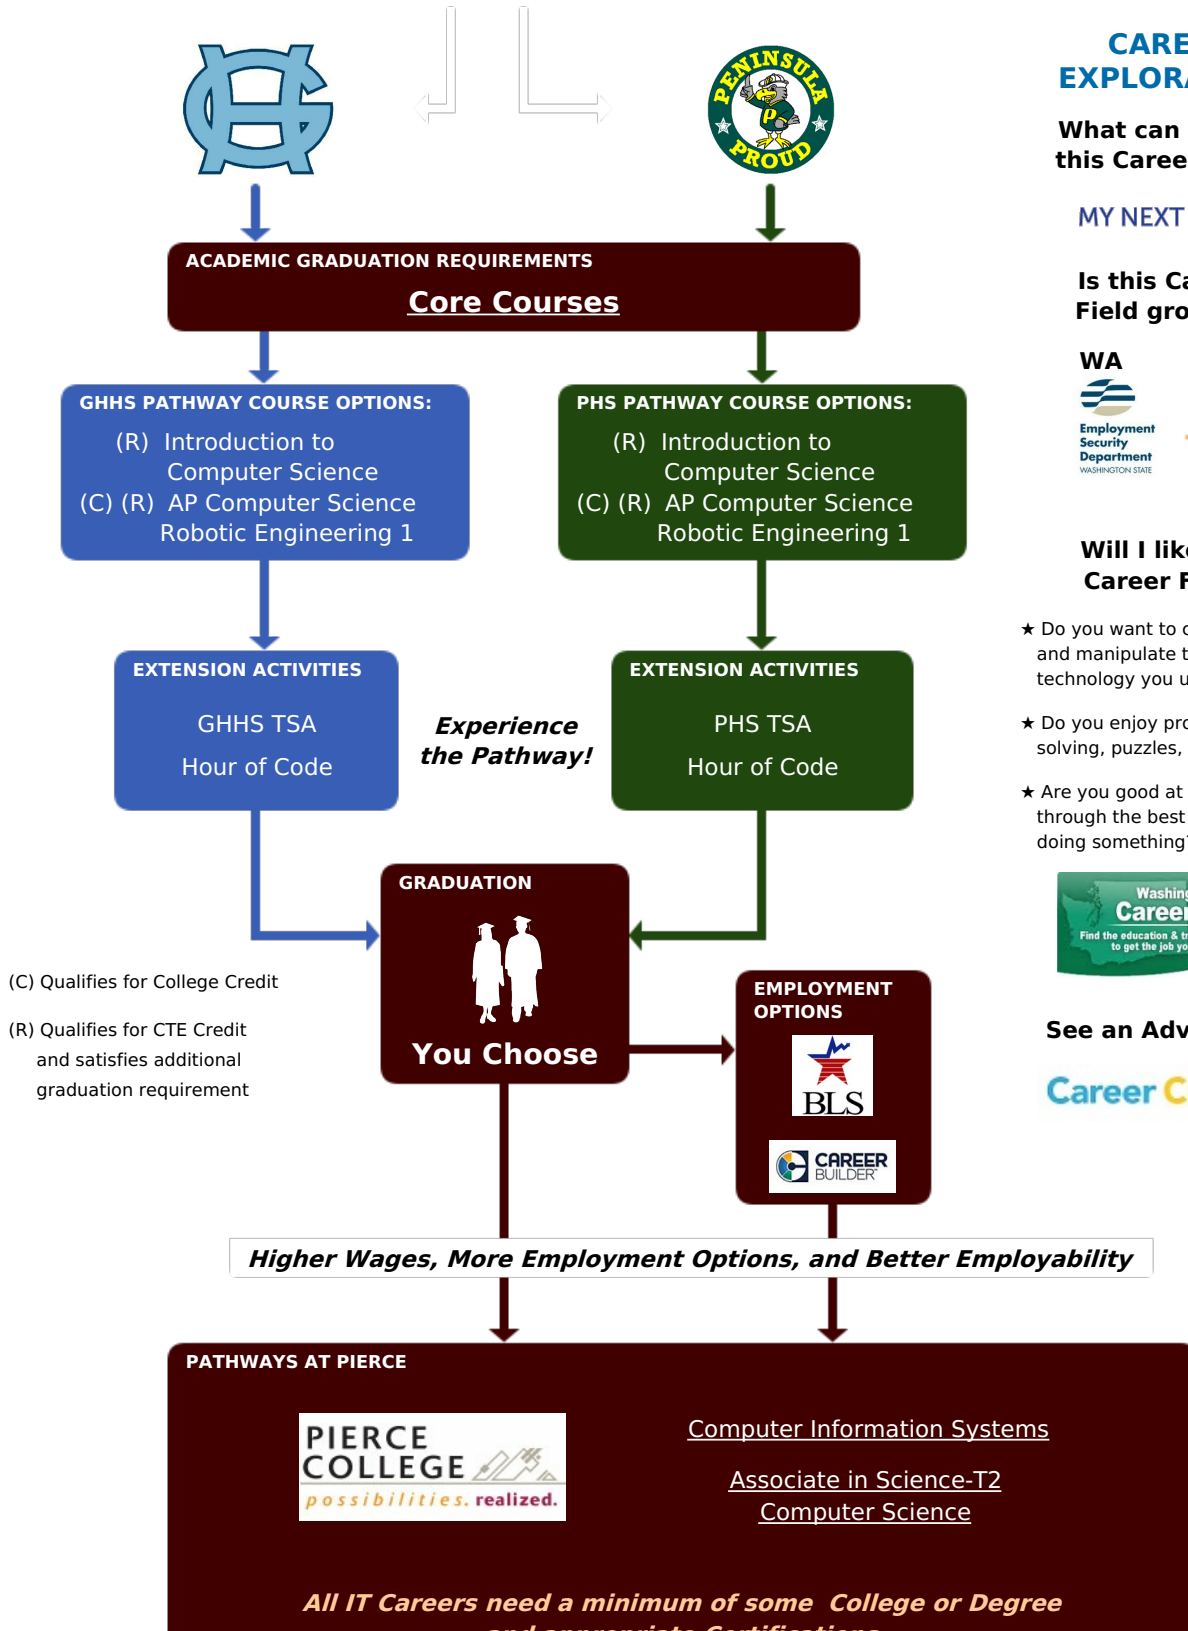

[Go to PSD Pathways to Pierce Home](#)

*Programming/Software Development Pathway:*

**Develop ★ Innovate ★ Connect**

Be connected! This pathway allows you to create, Connect the world, and be on the cutting edge of technology.

**CAREER EXPLORATION**

What can I do in this Career Field?

MY NEXT MOVE

Is this Career Field growing?

Will I like this Career Field?

- ★ Do you want to control and manipulate the technology you use?
- ★ Do you enjoy problem solving, puzzles, and logic?
- ★ Are you good at thinking through the best way of doing something?

See an Advisor for:

Career Cruising

(C) Qualifies for College Credit

(R) Qualifies for CTE Credit and satisfies additional graduation requirement

PATHWAYS AT PIERCE

Computer Information Systems

Associate in Science-T2  
Computer Science

All IT Careers need a minimum of some College or Degree and appropriate Certifications

PLEASE SEND COMMENTS OR CORRECTIONS TO:

**Roadmap Helpdesk** Last Update: 5/2016

BROUGHT TO YOU BY: