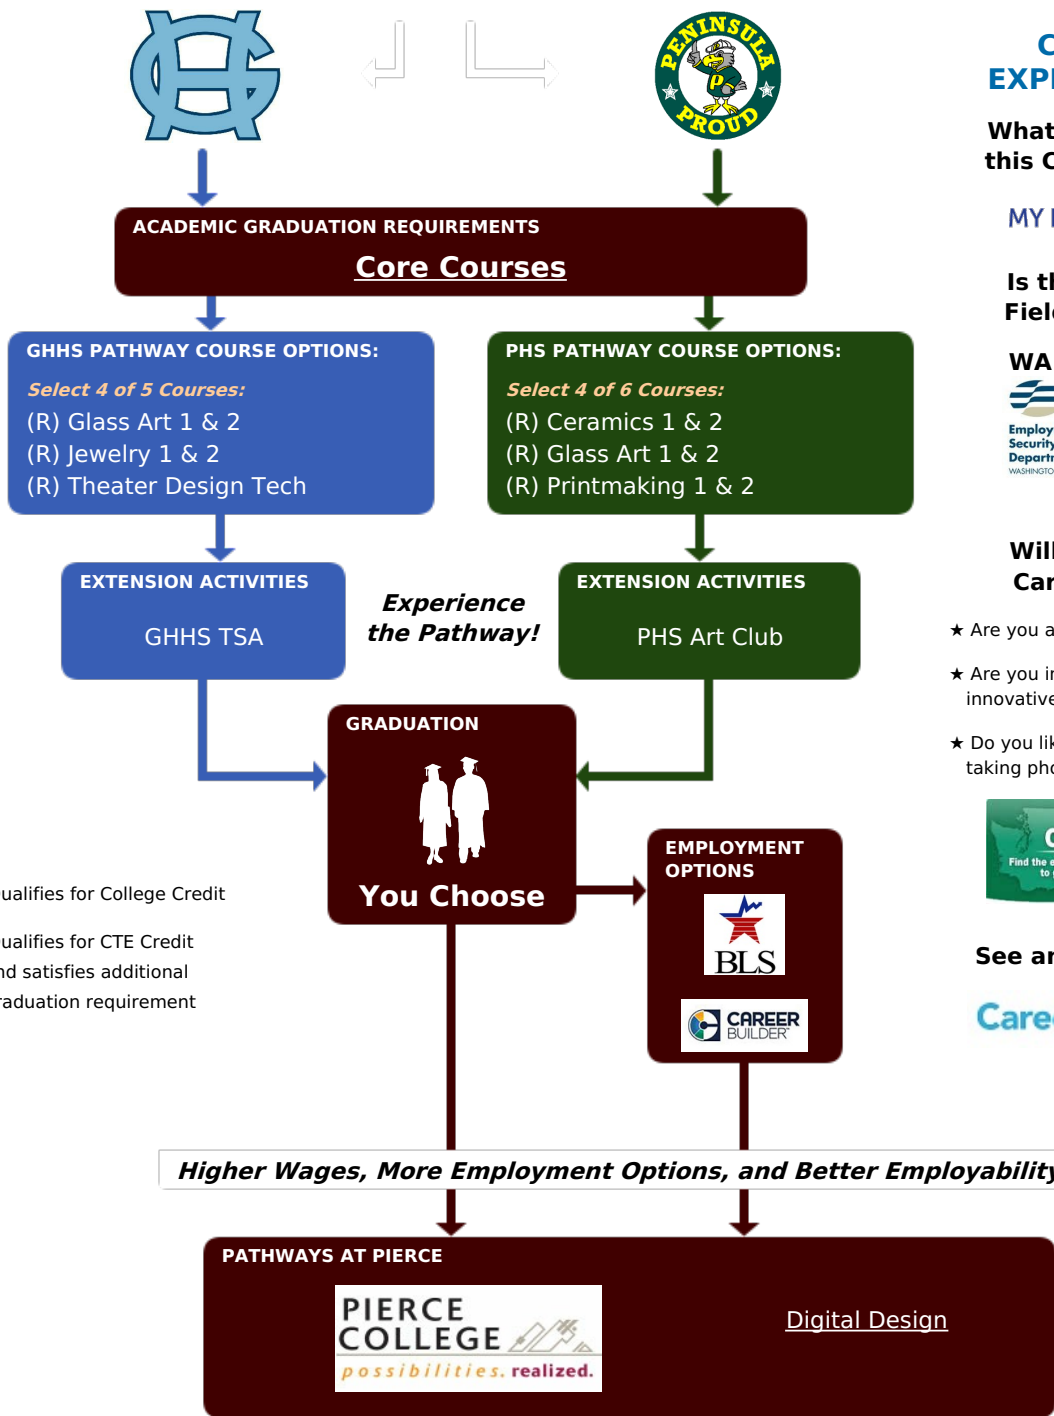

Visual Arts Pathway:

Create ★ Communicate ★ Design

Be creative! This Pathway allows you to express, interpret, and present audiences through visual arts and technology.

[Go to PSD Pathways to Pierce Home](#)

CAREER EXPLORATION

What can I do in this Career Field?

MY NEXT MOVE

Is this Career Field growing?

Will I like this Career Field?

- ★ Are you a creative thinker?
- ★ Are you imaginative, innovative, and original?
- ★ Do you like drawing, taking photos, or writing?

See an Advisor for:

Career Cruising

(C) Qualifies for College Credit

(R) Qualifies for CTE Credit and satisfies additional graduation requirement

PLEASE SEND COMMENTS OR CORRECTIONS TO:

Roadmap Helpdesk Last Update: 5/2016

BROUGHT TO YOU BY:

wacareerpaths.com