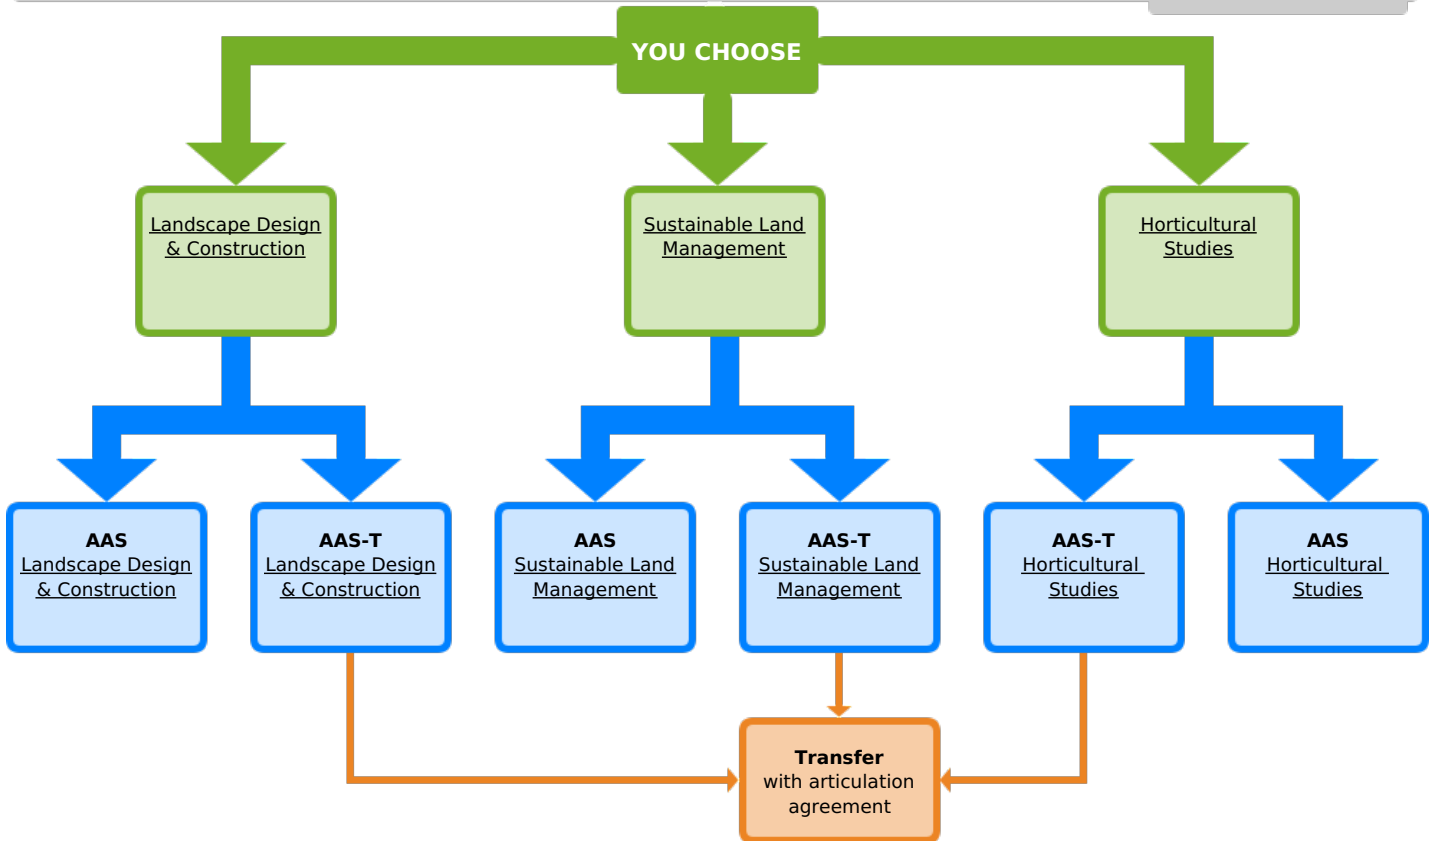

Landscape Horticulture - South Seattle College

JOB TITLES AND ANNUAL SALARY FIGURES

Supervisor of Landscaping, Lawn Service, and Groundskeeping Workers

Landscape Construction Manager

Nursery and Greenhouse Manager

Pesticide Handler, Sprayer, and Applicator, Vegetation Forest and Conservation Technician

Soil and Water Conservationist

COLOR KEY

- Green = Certificate
- Blue = 2-Year Degree
- Orange = 4-Year Degree
- Purple = Master's Degree

Short-Term Certificates for Horticulture Professionals