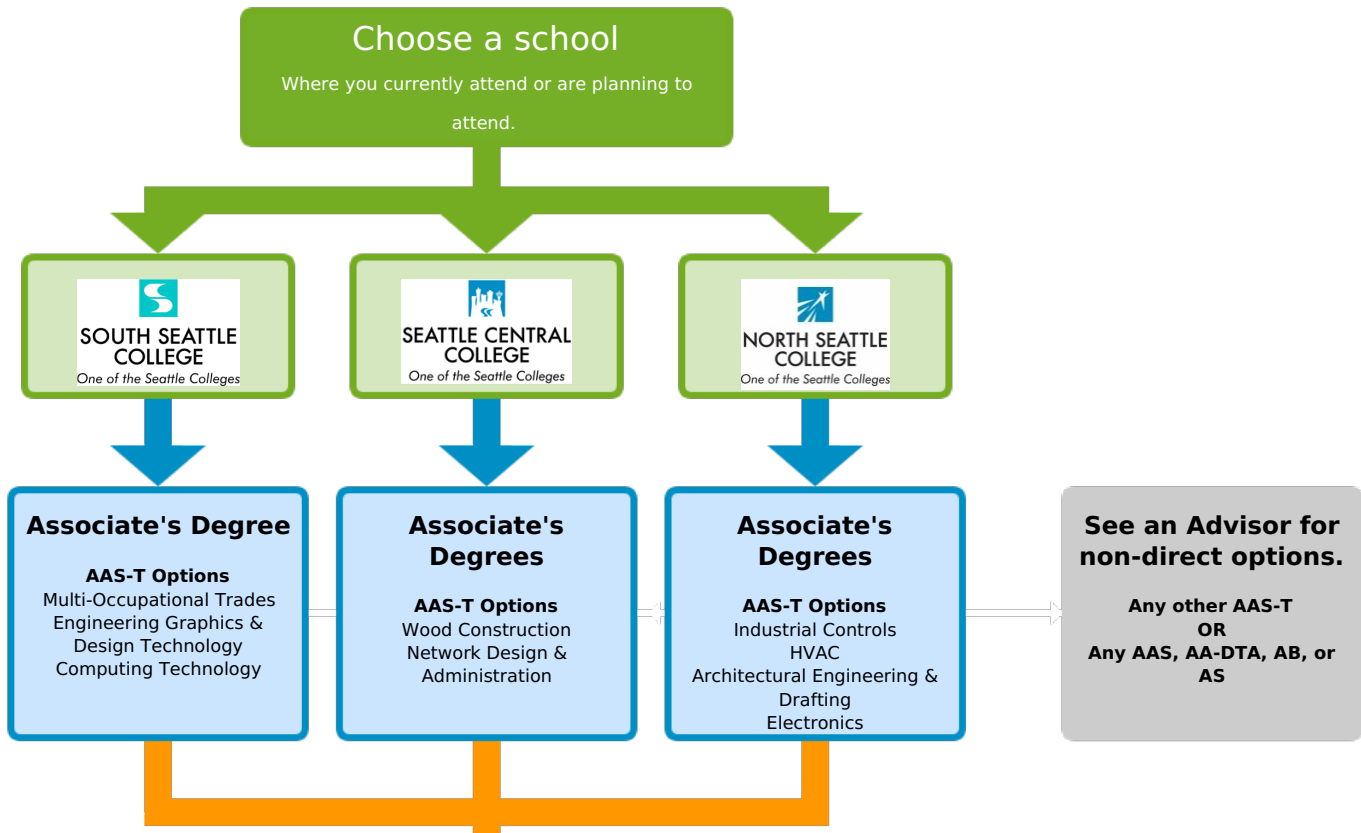

SOUTH SEATTLE COLLEGE
One of the Seattle Colleges

Bachelor of Applied Science
Sustainable Building Science Technology

LEGEND

- AA**
Associate of Arts
(More academically-focused courses)
- AAS**
Associate of Applied Science
(More applied, career-focused courses)
- AAS-T**
Associate of Applied Science - Transfer
(Combined of academically and career-focused courses)
- DTA**
Direct Transfer Agreement
[DTA Guidelines Information](#)
[Articulation stipulations](#)
(See pg 18-21)
Contact the Transfer Office at your school of choice for transfer credit verification.

BAS
Sustainable Building Science Technology

SOUTH SEATTLE COLLEGE
One of the Seattle Colleges

Job Titles and Annual Salary Figures
[Seattle Colleges to Careers](#)

Master's Degree

Examples of master's degree programs to which graduates have transferred: