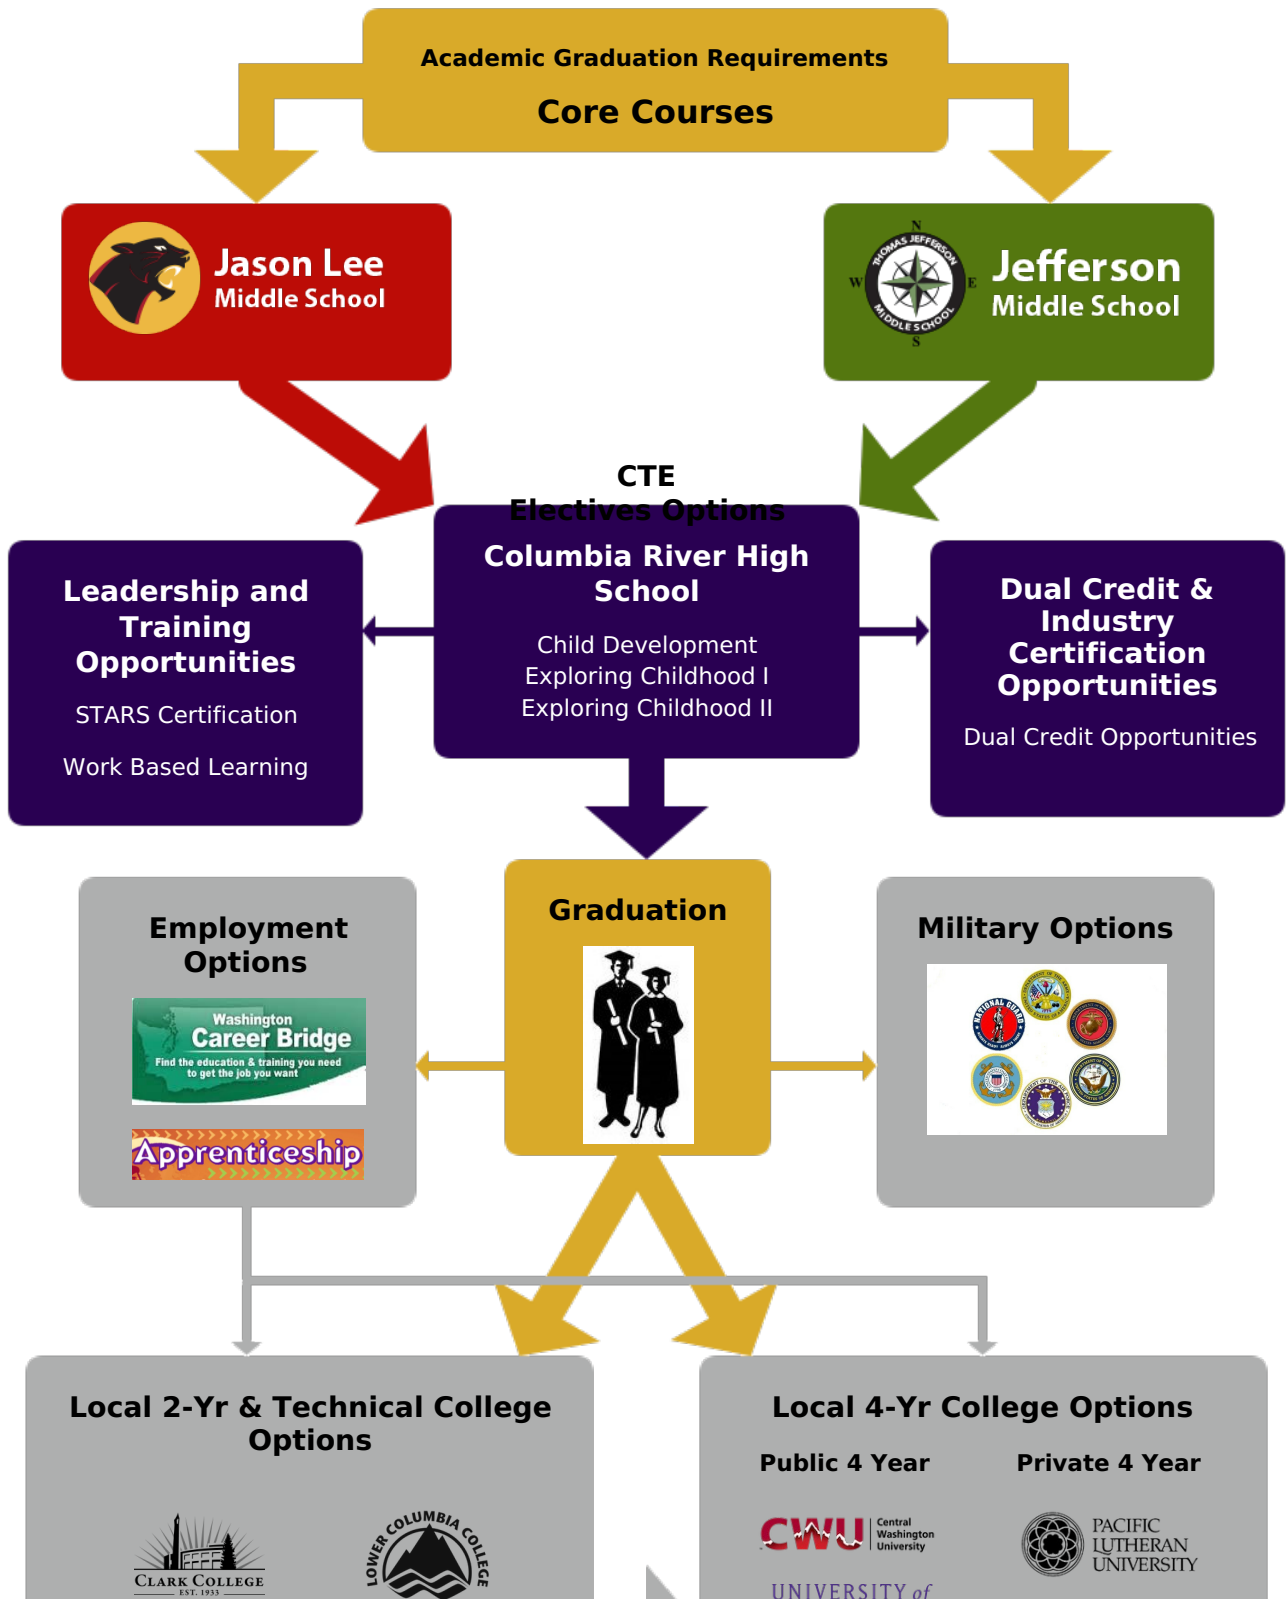

[Go to Human Services Pathways Page](#)

Columbia River High School Early Child Development Pathway

WASHINGTON

BROUGHT TO YOU BY: