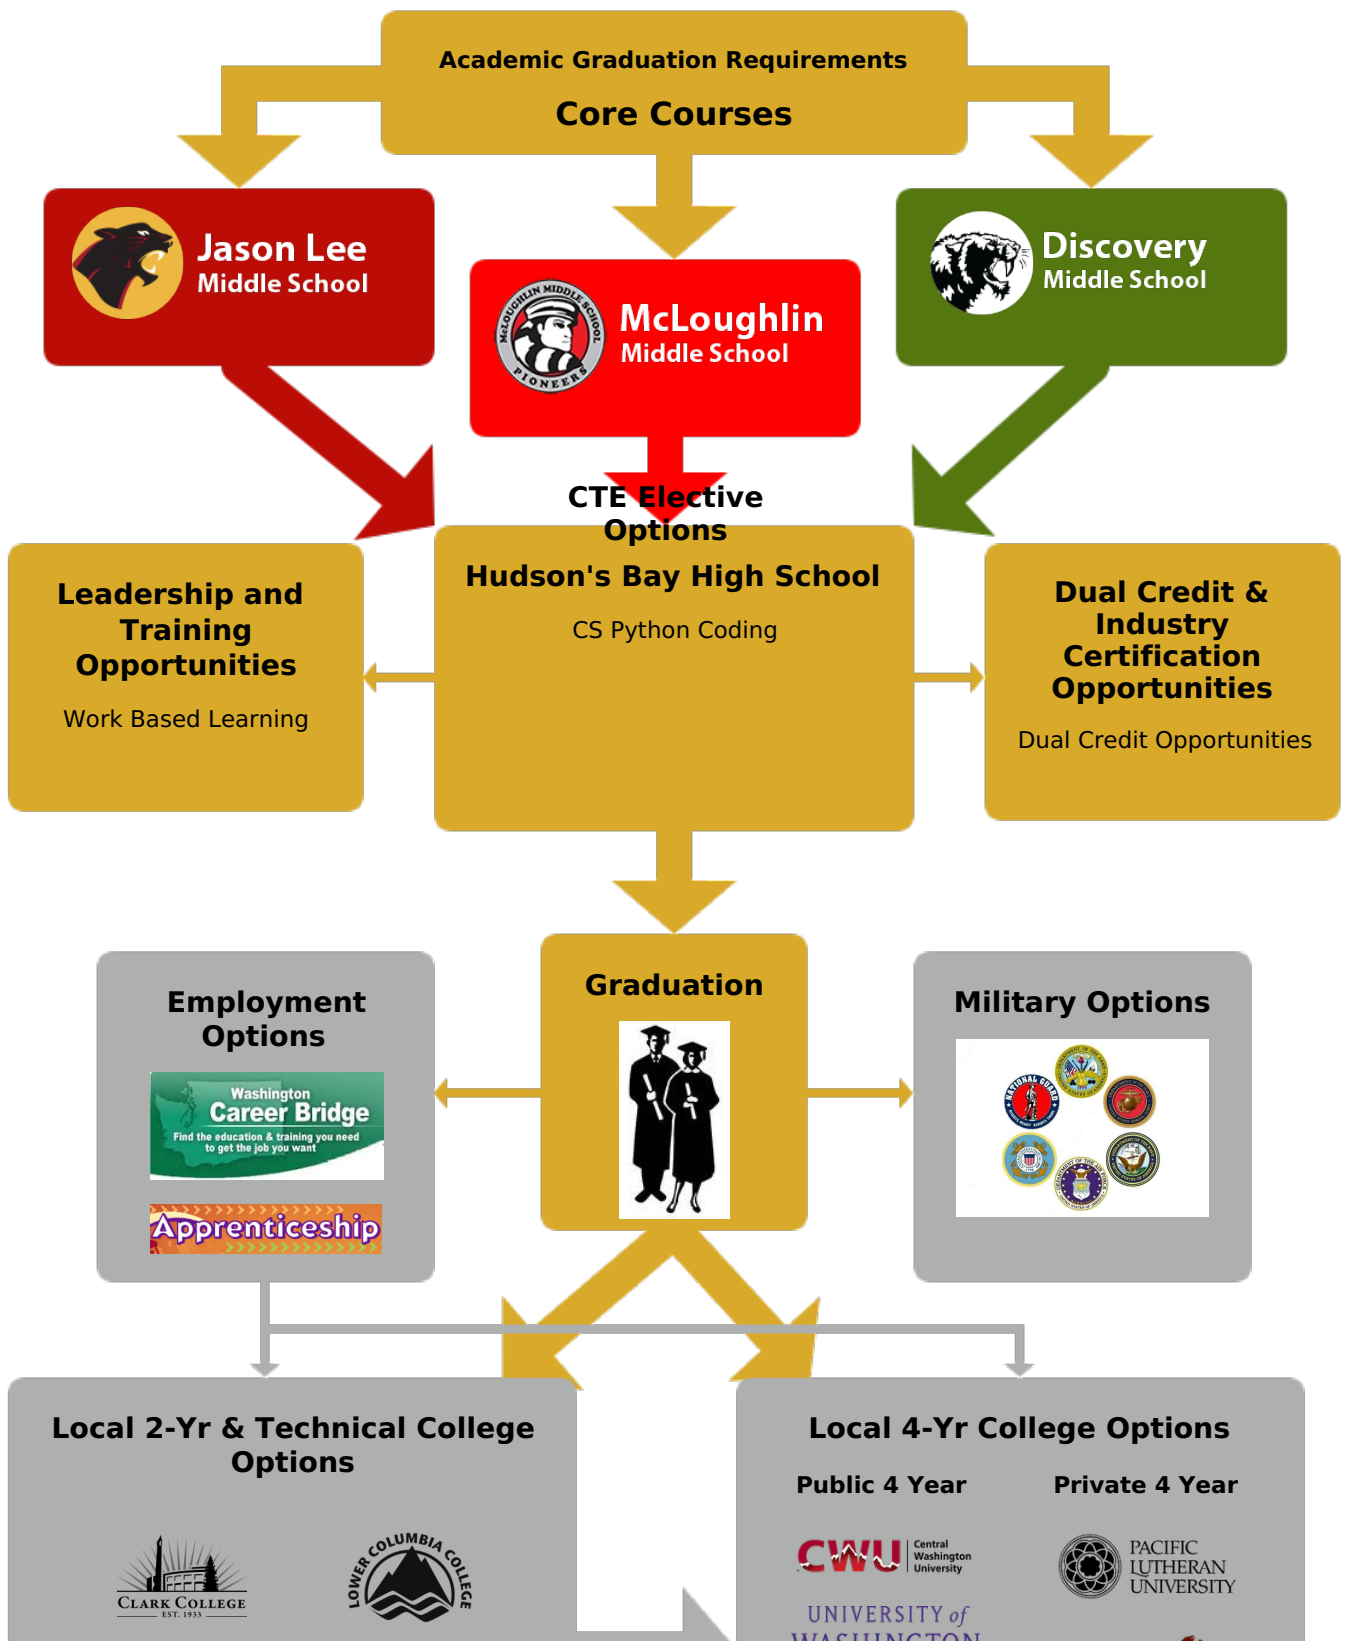

[Go to Industrial and Engineering Systems Pathways Page](#)

Hudson's Bay High School Computer Science Pathway

WASHINGTON

UNIVERSITY of WASHINGTON
PUGET SOUND

BROUGHT TO YOU BY: