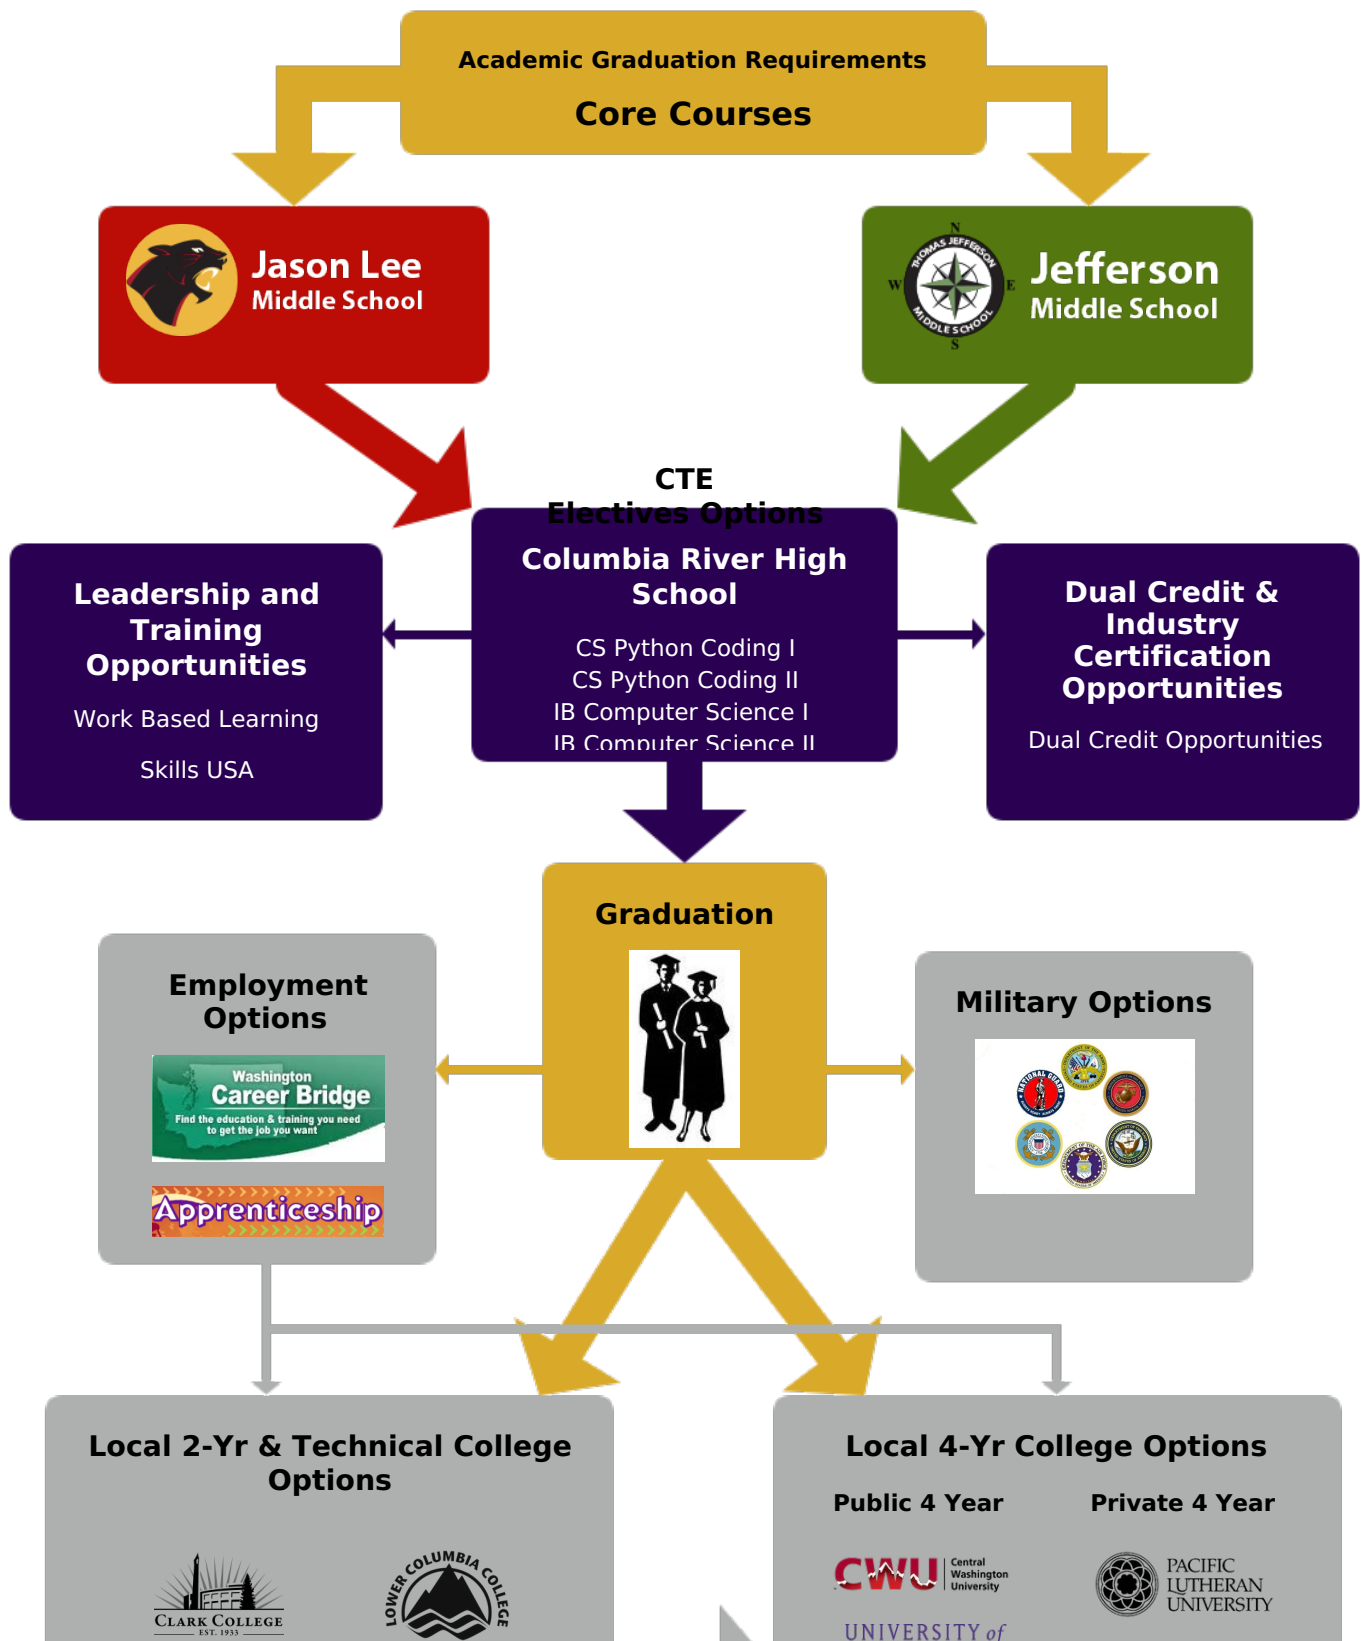

Go to Industrial and Engineering Systems Pathways Page

Columbia River High School Computer Science Pathway

WASHINGTON

Saint Martin's UNIVERSITY

BROUGHT TO YOU BY: