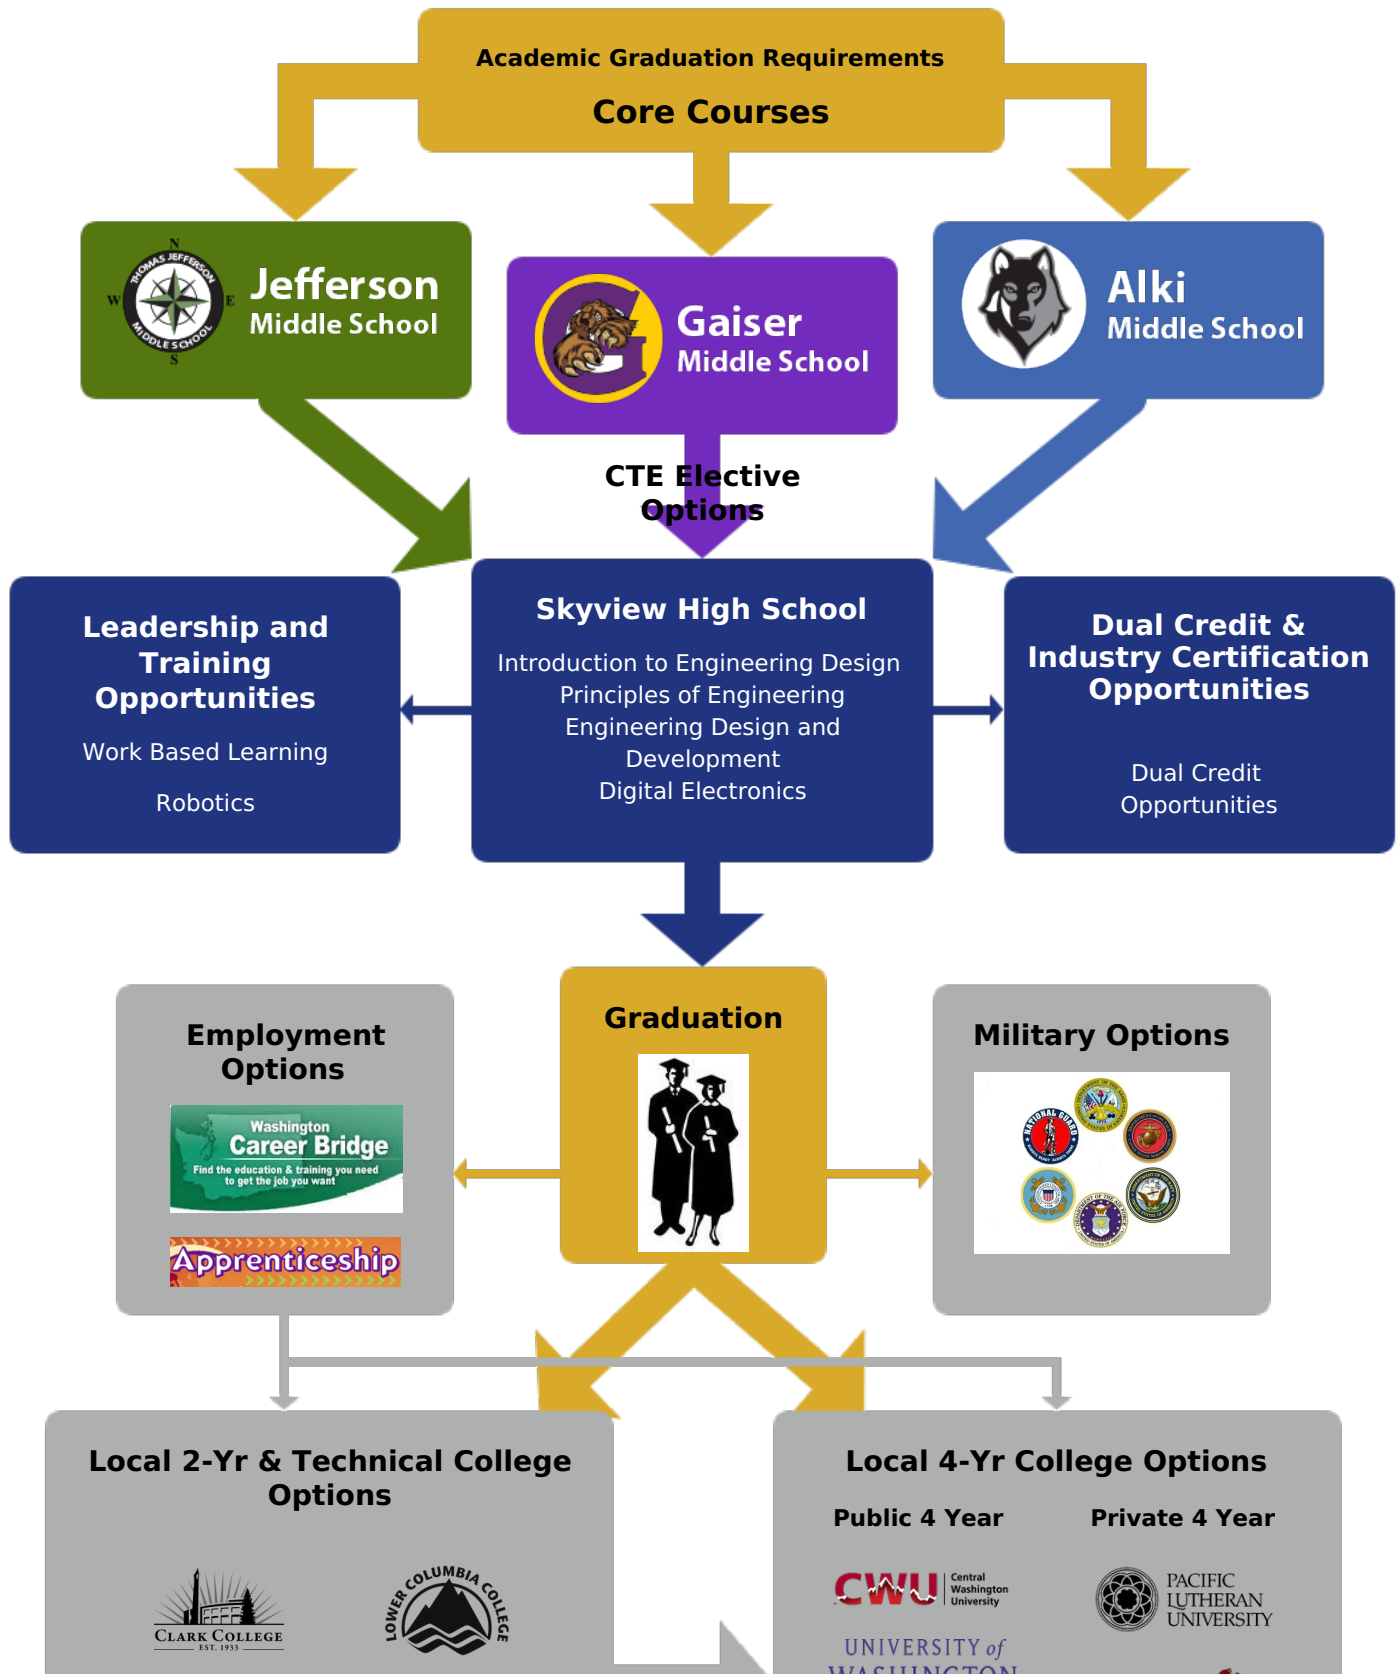

[Go to Industrial and Engineering Systems Pathways Page](#)

## Skyview High School Engineering Pathway

WASHINGTON

UNIVERSITY of WASHINGTON  
PUGET SOUND

**BROUGHT TO YOU BY:**