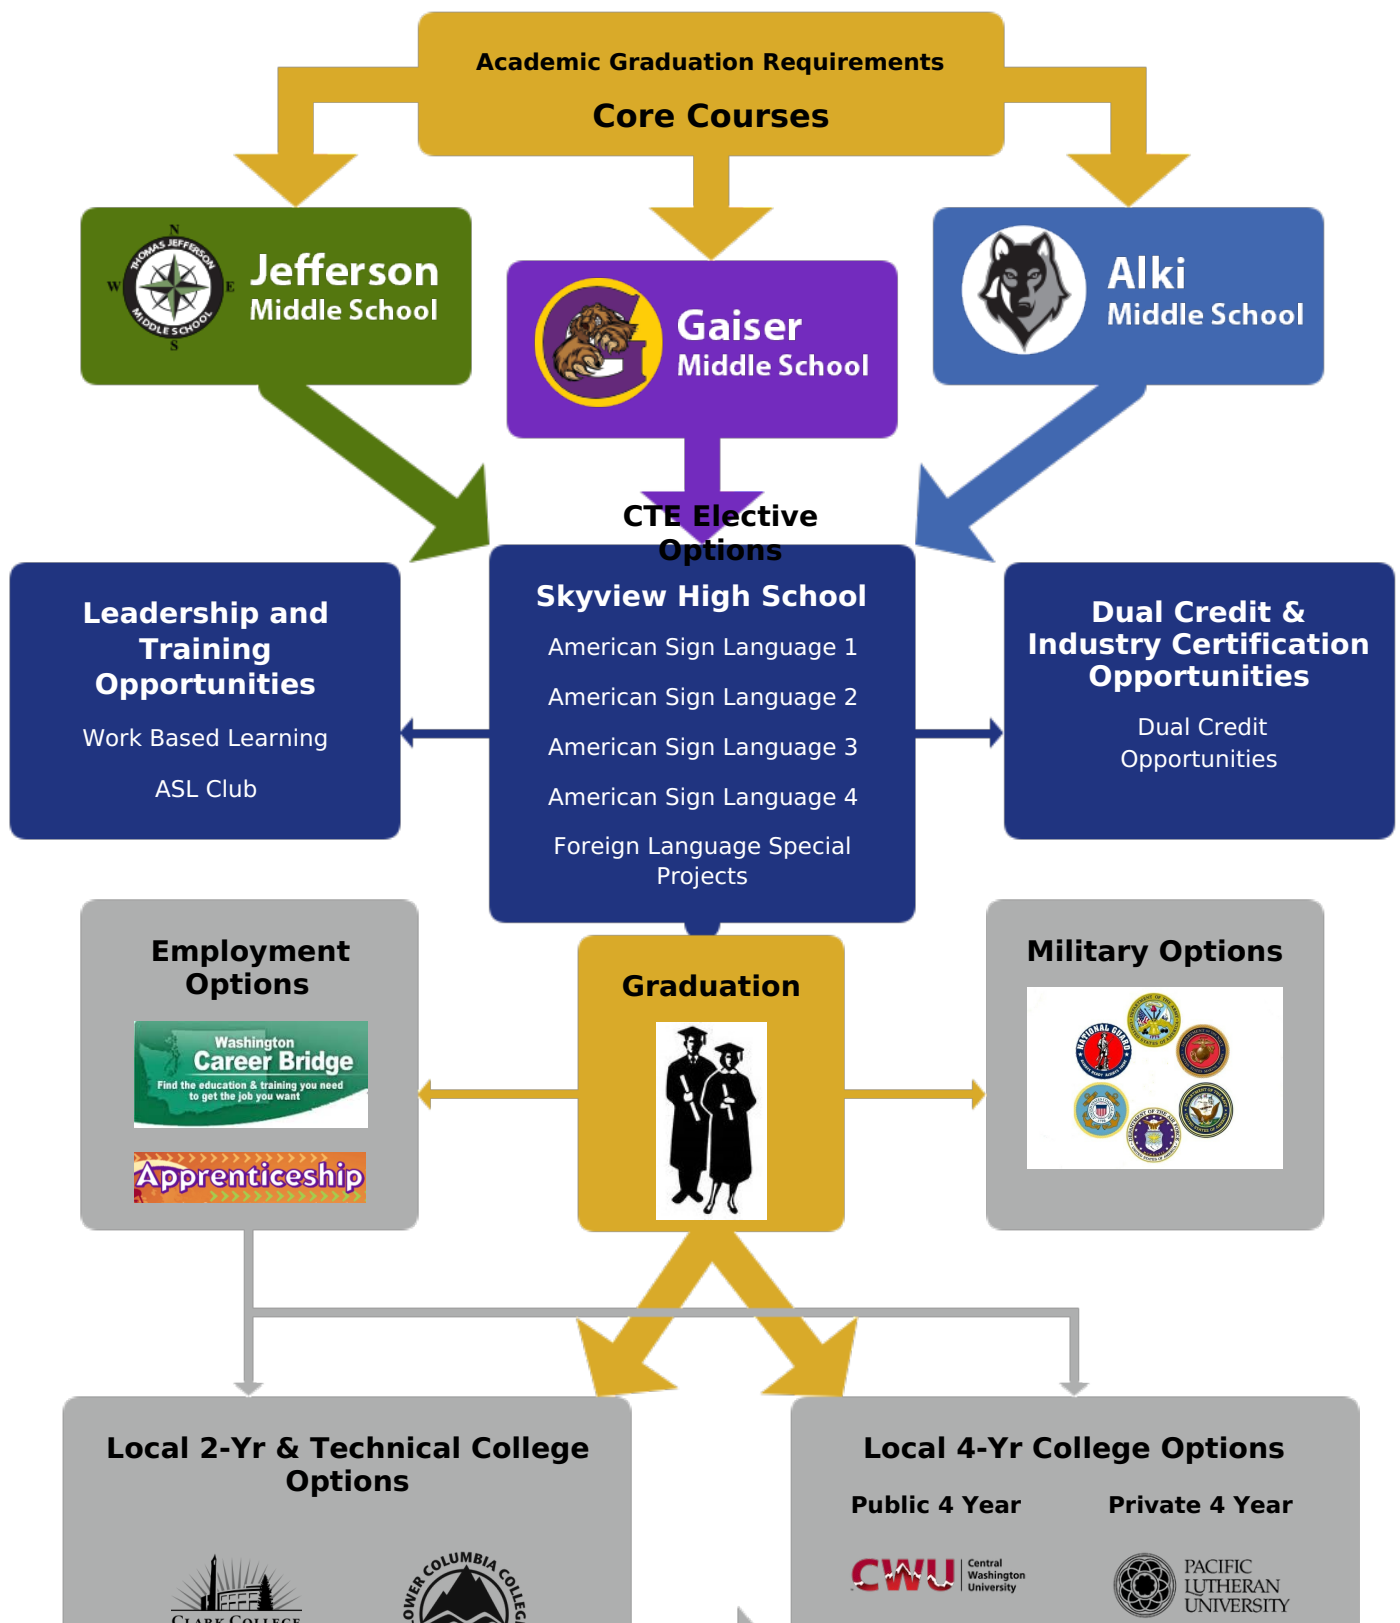

[Go to Human Services Pathways Page](#)

Skyview High School American Sign Language Pathway

EST. 1953

BROUGHT TO YOU BY: