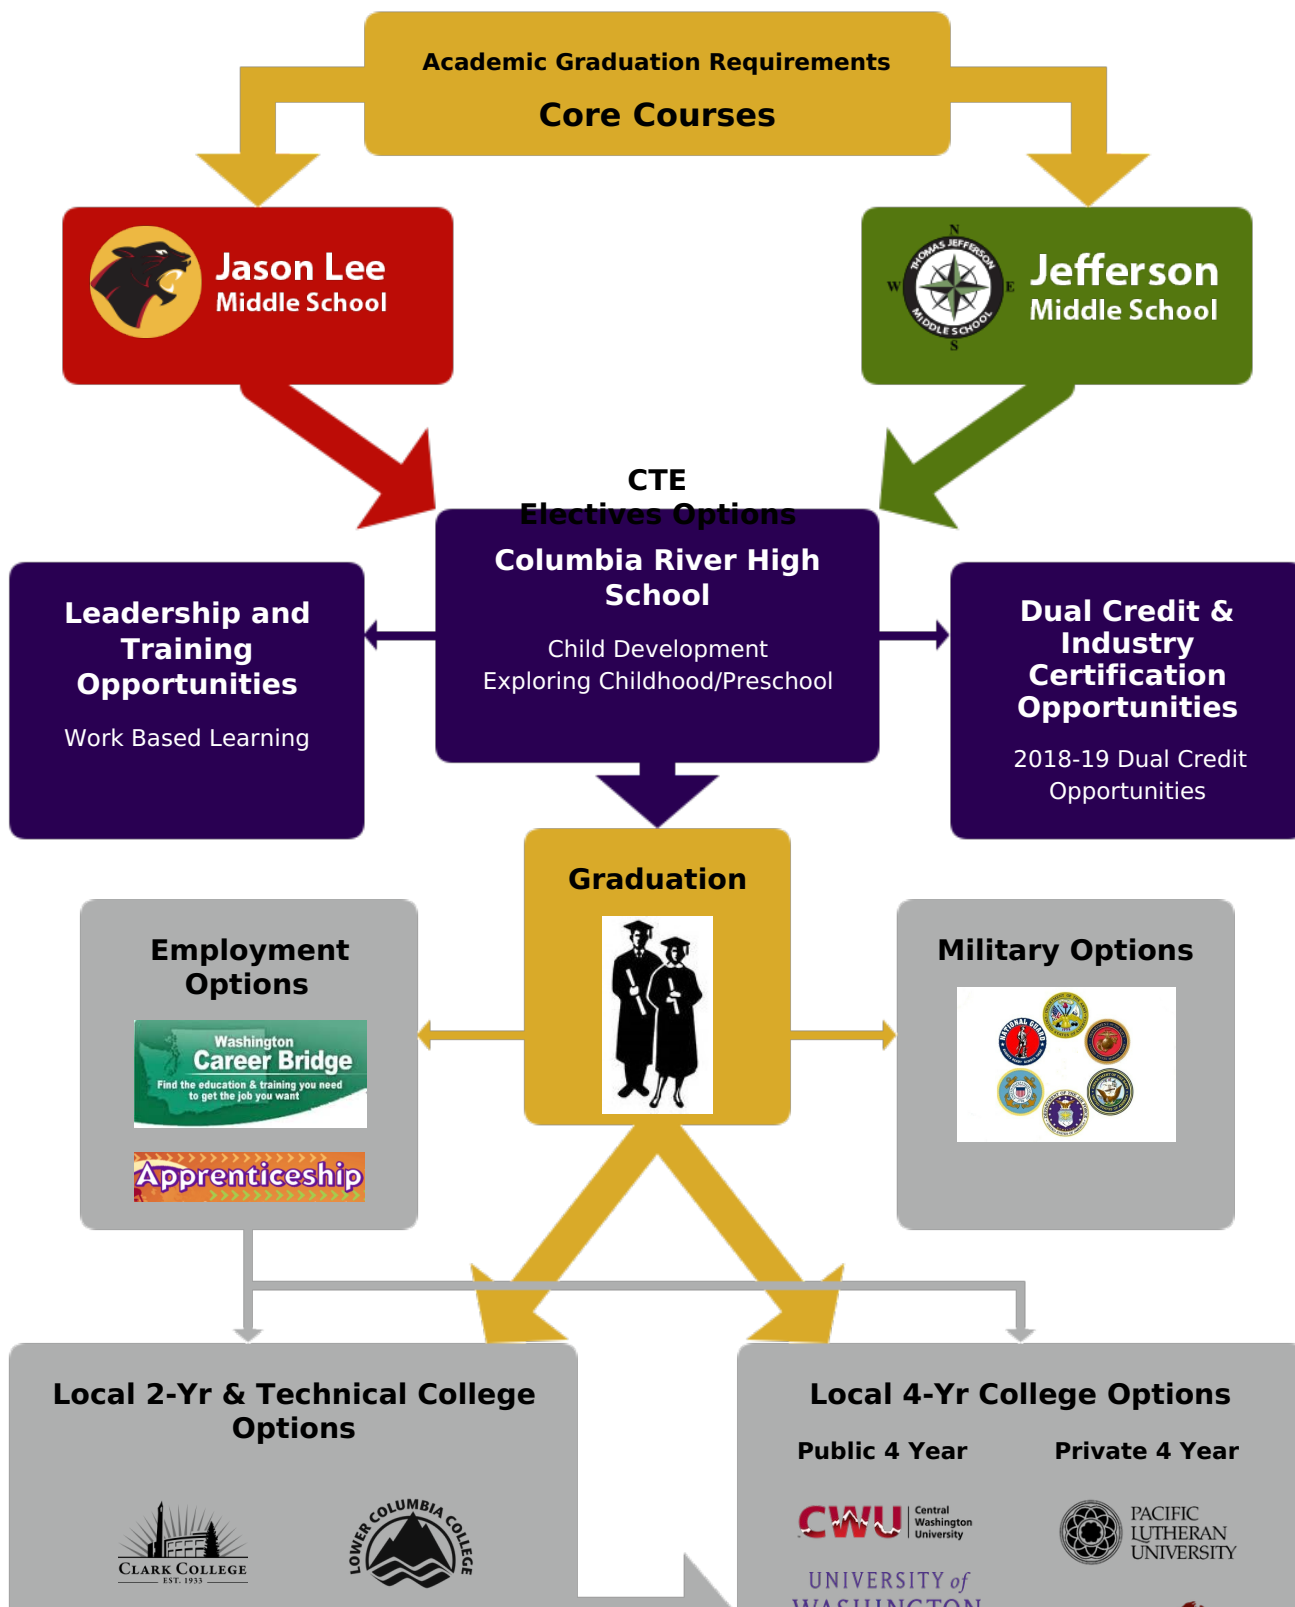

[Go to Human Services Pathways Page](#)

Columbia River High School Education and Training Pathway

WASHINGTON

UNIVERSITY of WASHINGTON
PUGET SOUND

Saint Martin's
UNIVERSITY

BROUGHT TO YOU BY: