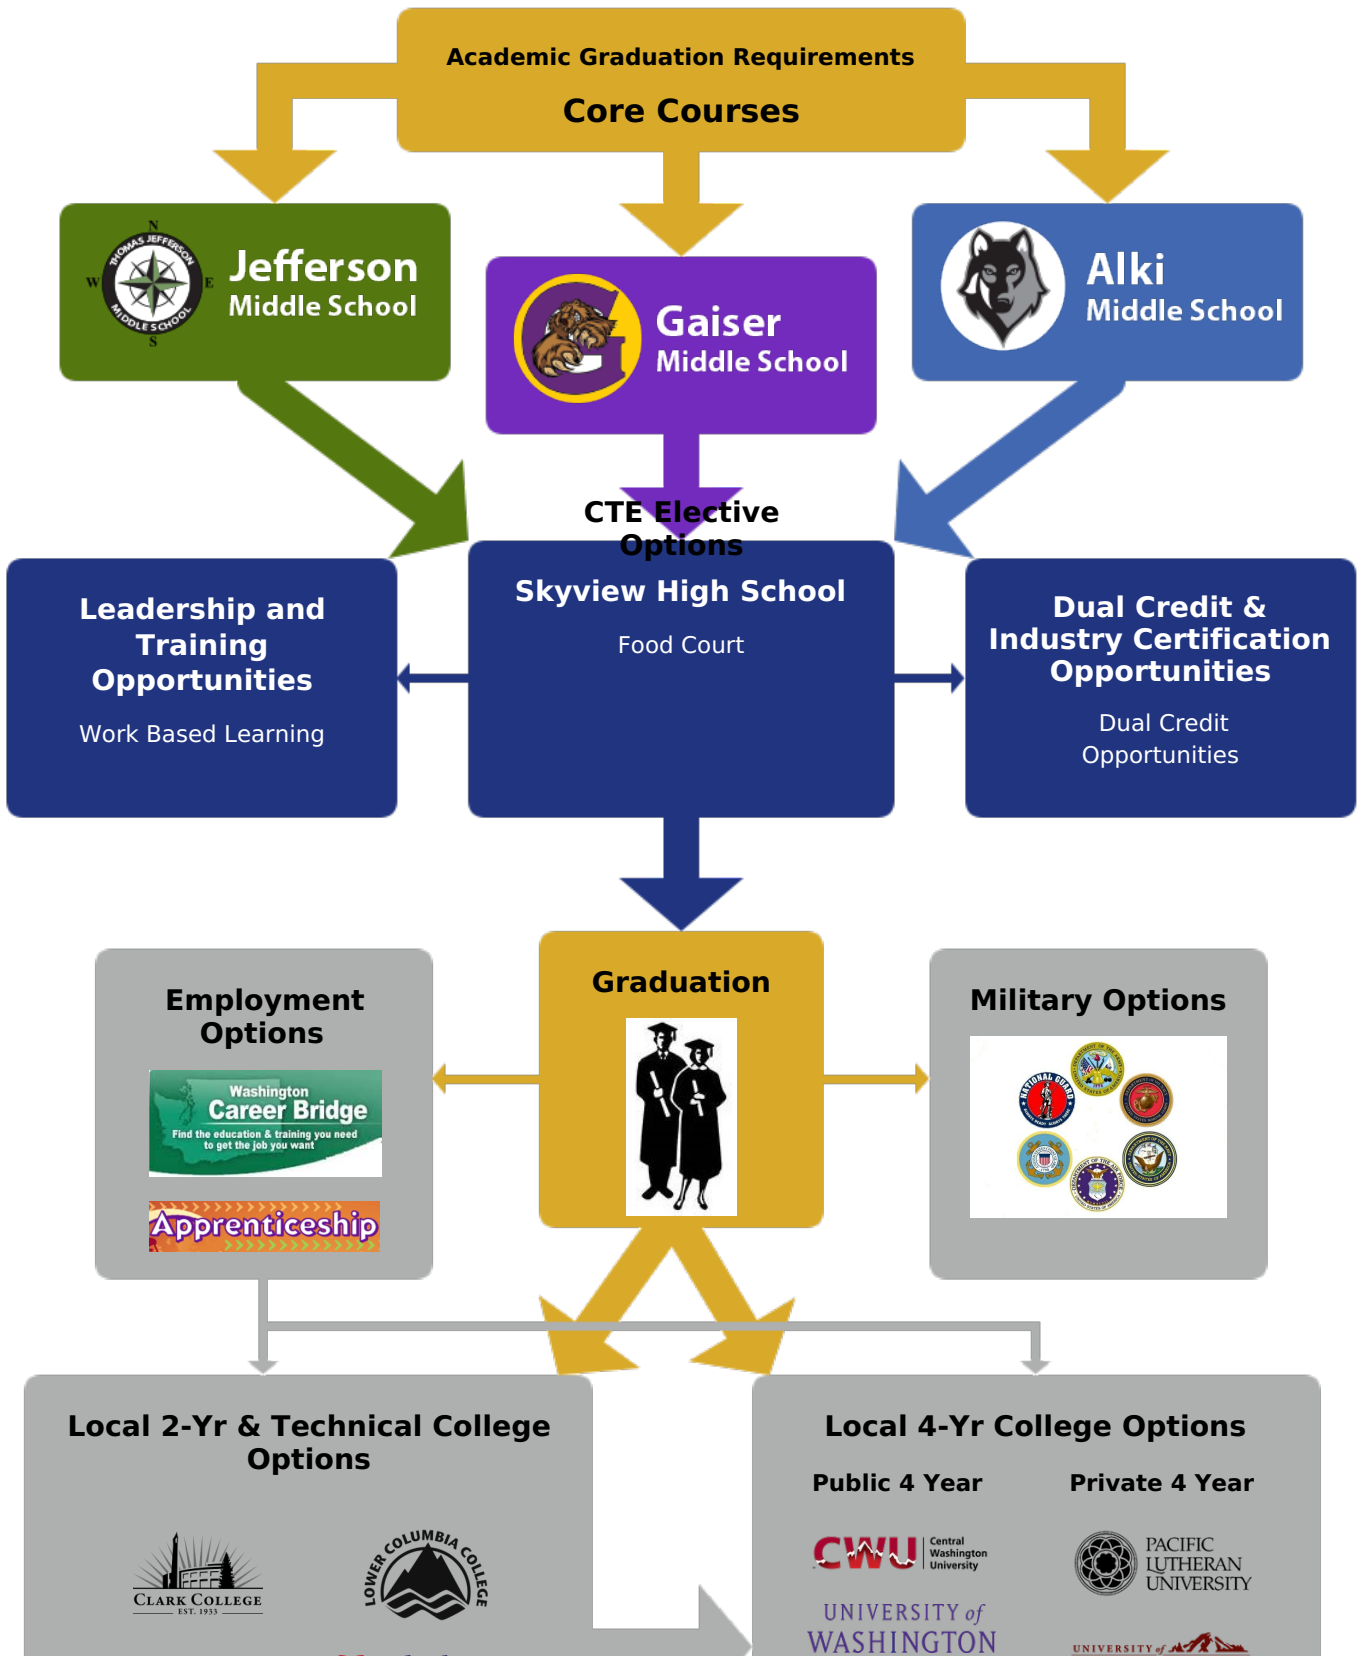

[Go to Human Services Pathways Page](#)

Skyview High School Culinary Arts Pathway

PUGET SOUND

**Saint Martin's
UNIVERSITY**

BROUGHT TO YOU BY: