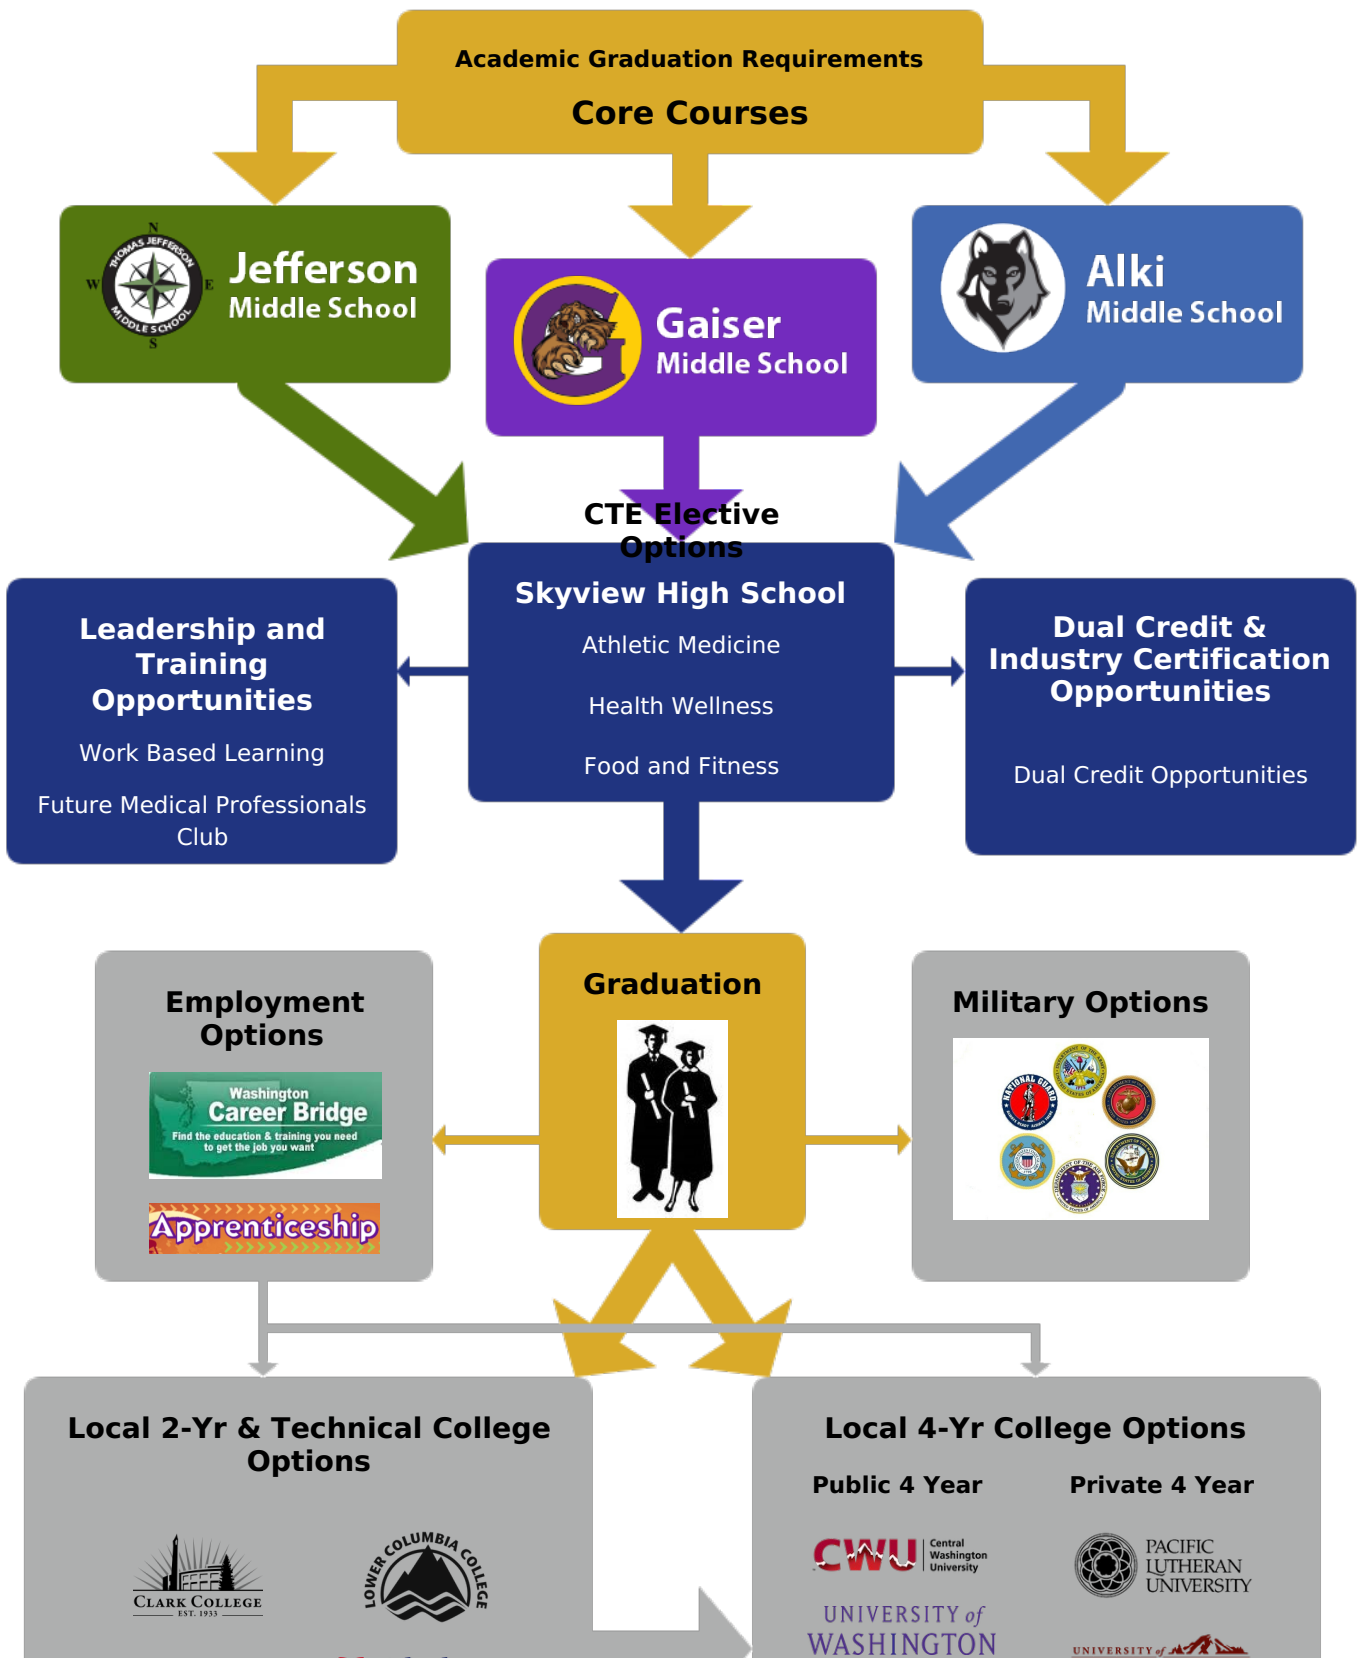

[Go to Health and Science Pathways Page](#)

Skyview High School Athletic Medicine Pathway

PUGET SOUND

**Saint Martin's
UNIVERSITY**

BROUGHT TO YOU BY: