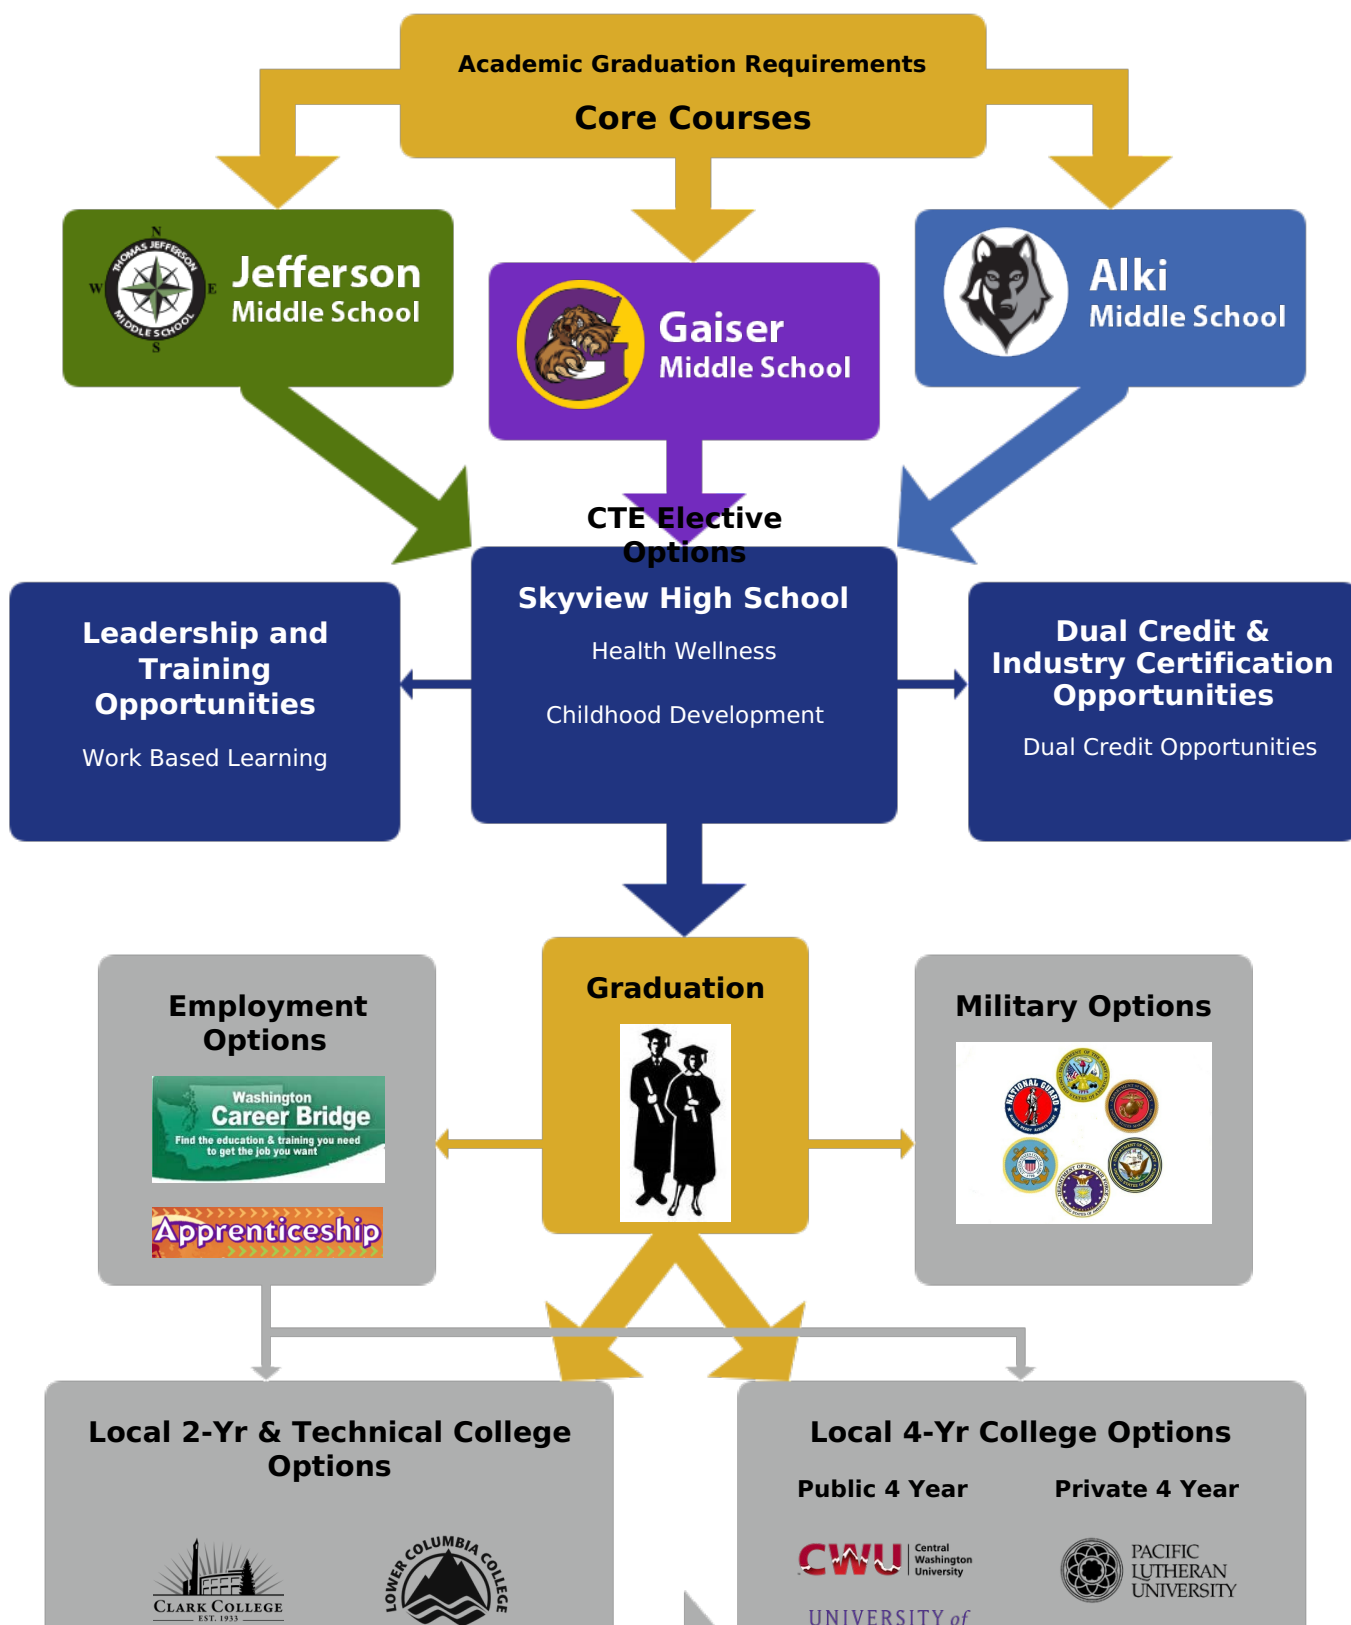

[Go to Human Services Pathways Page](#)

Skyview High School Early Childhood Development Pathway

WASHINGTON

BROUGHT TO YOU BY: