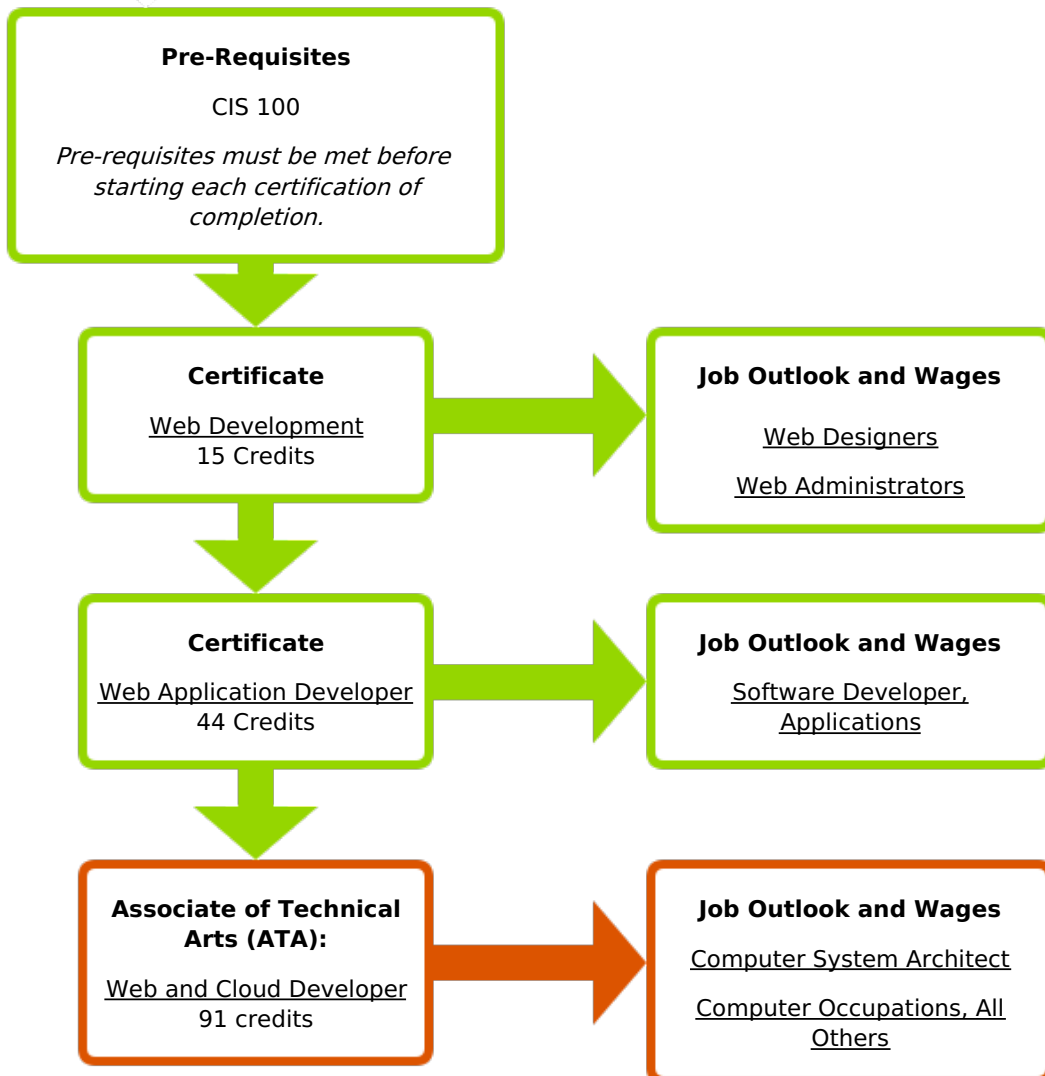

[Veteran's Resource Center](#)

[Services for students with disabilities](#)

[Counseling & Resource Center](#)

to access and use

EMPLOYMENT

PROFESSIONAL ORGANIZATIONS AND CREDENTIALS:

ASSISTANCE

Career Action Center

425-640-1256

Internships

Job Search Resources

Networking Events

Ready to get started?

STEP ONE: Apply for Admission

STEP TWO: Complete an assessment to ensure the right placement in math and english courses