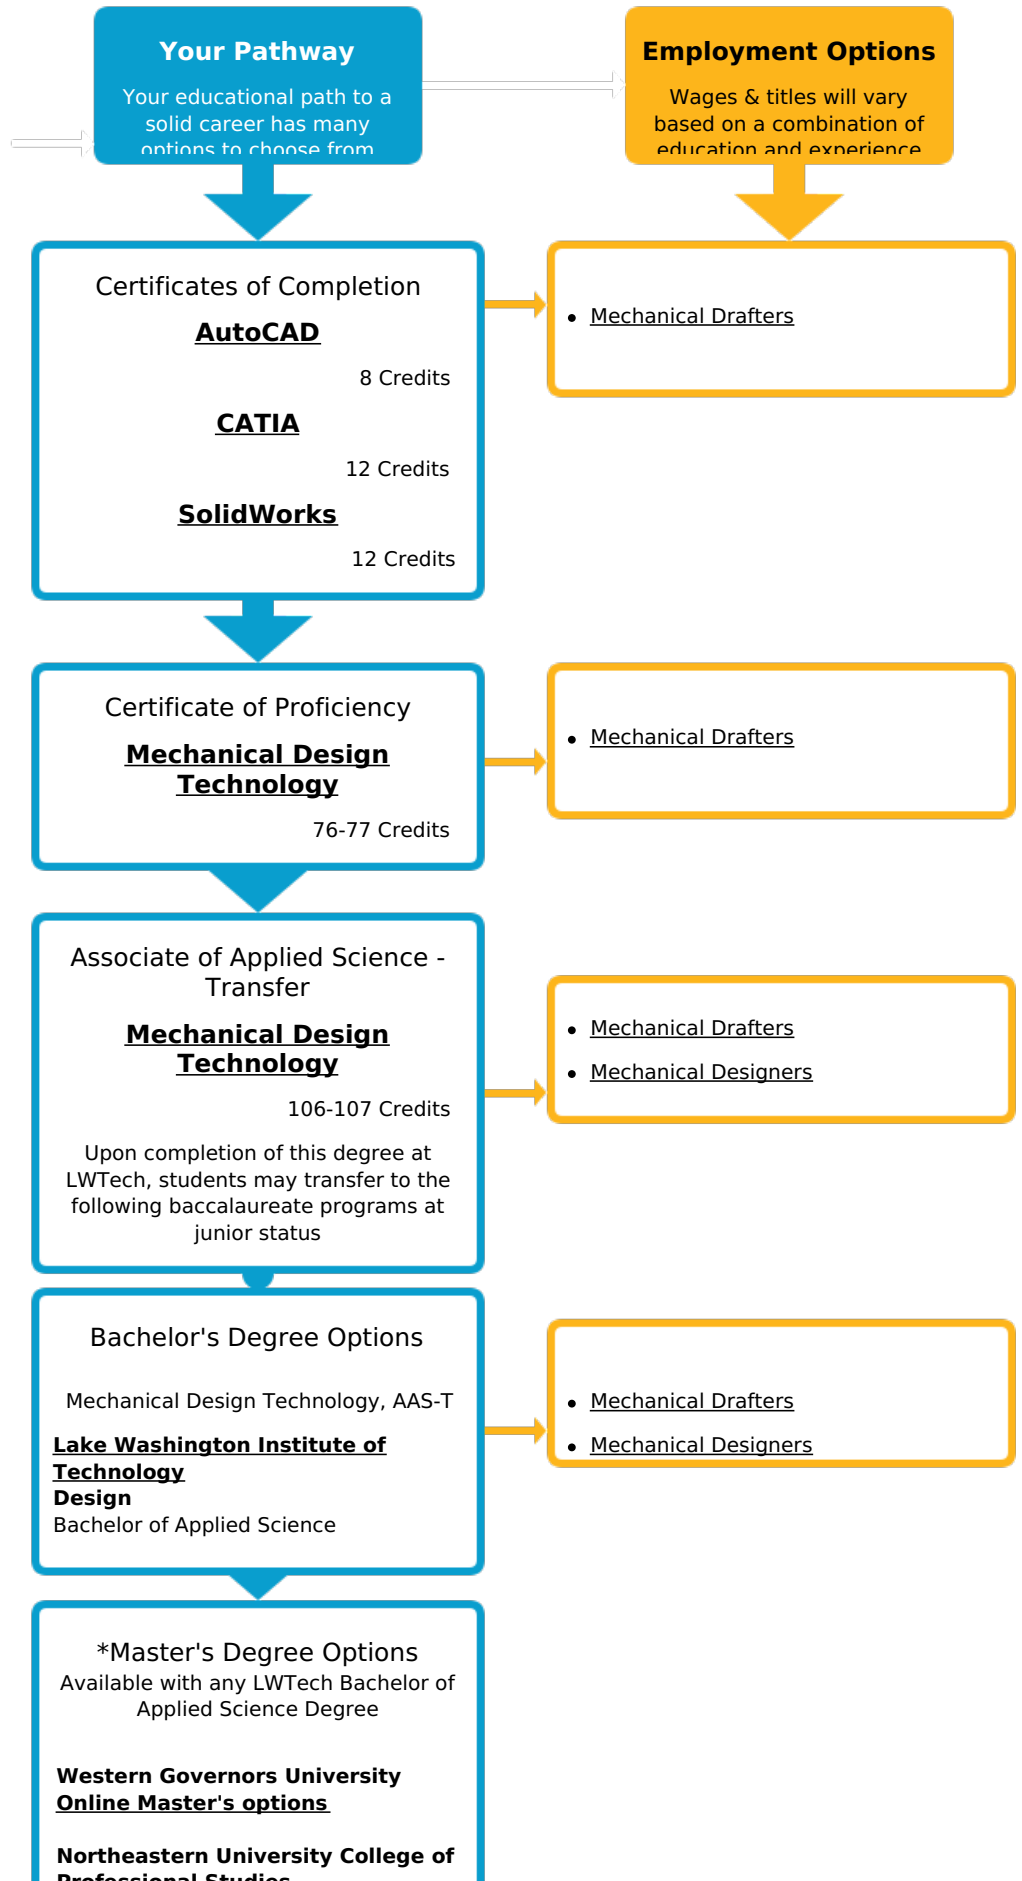

School of Engineering, Science, and Math

MECHANICAL DESIGN TECHNOLOGY

Program Contacts:

Admission Coach
(425) 739-8381

Department Chair
Andrew Short
(425) 739-8337

CAREER EXPLORATION

Is this Career Field right for you?

CAREER EXPLORATION RESOURCES

CAREER CHOICE WORKSHOP

EMPLOYMENT RESOURCE CENTER (ERC)

Professional Studies

Master of Science

Master of Professional Studies

Master of Sports Leadership

*Students completing a LWTech BAS degree may be eligible to complete the above degrees as long as pre-requisites for the chosen program are fulfilled. See an advisor to plan out your future education.

**RELATED
PROGRAMS:**

**Machining
Technology**

Design

**Engineering
Transfer**

PLEASE SEND COMMENTS OR CORRECTIONS TO:

Roadmap Helpdesk

BROUGHT TO YOU BY: