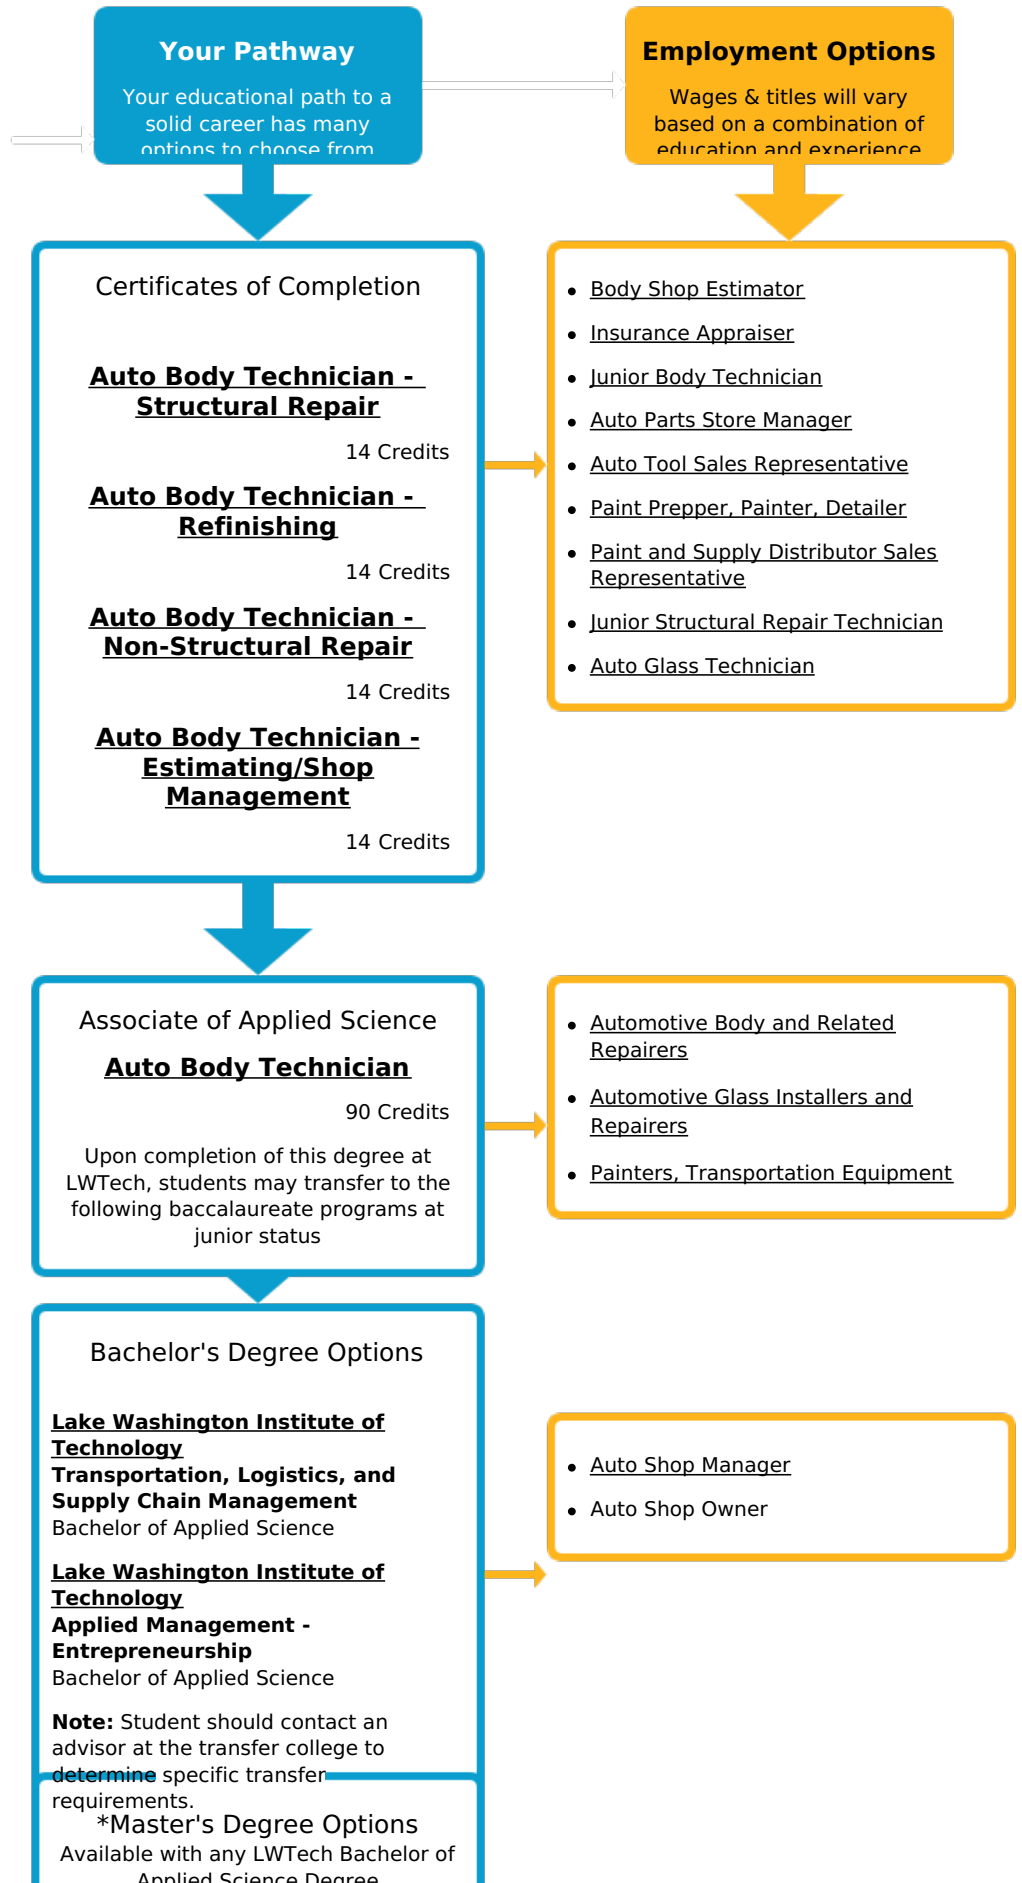

School of Transportation Technology

AUTO BODY TECHNICIAN

Program Contacts:

Admission Coach
(425) 739-8381

Department Chair
James Hicks
(425) 739-8372

CAREER EXPLORATION

Is this Career Field right for you?

CAREER EXPLORATION RESOURCES

CAREER CHOICE WORKSHOP

EMPLOYMENT RESOURCE CENTER (ERC)

Explore Careers in Automotive with:

Applied Science Degree

Western Governors University
Online Master's options

**Northeastern University College of
Professional Studies**
Master of Science
Master of Professional Studies
Master of Sports Leadership

*Students completing a LWTech BAS degree may be eligible to complete the above degrees as long as pre-requisites for the chosen program are fulfilled. See an advisor to plan out your future education.

**RELATED
PROGRAMS:**

Auto Repair Technician

**Diesel & Heavy Equipment
Technician**

PLEASE SEND COMMENTS OR CORRECTIONS TO:

Roadmap Helpdesk

BROUGHT TO YOU BY: